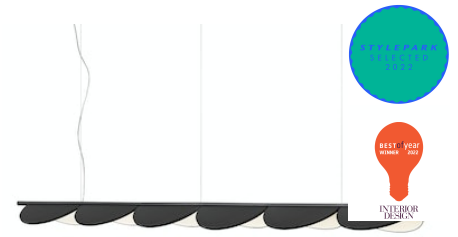

FLOS

F0423033 Anthracite

Almendra Linear Suspension 6 NEW

Designed by Patricia Urquiola, 2022

90W - 2706lm - 2700K - CRI > 95

Suspension lamp with diffused light emission available in linear and organic compositions. Tubular structure made of aluminium and CNC aluminium terminals with matte or metallized finish. Edge Lighting technology integrated. Light units can be turned by steps of 60° within the structure in order to change the direction of the light emitted. Metal rosette with matte white finish. The integrated electronics in the ceiling rose allow the use of different dimming systems: 1-10V, DALI, push-dim or potentiometer. Useful length of the cable 3 mt. The product has been designed according to the ISCC standards and it is assembled with total absence of glued components so that it can be completely separated for future recyclability.

Are you a professional and your project needs consulting and support?

[BOOK AN APPOINTMENT](#)

Main specifications

EAN	8059607048467
Mounting	Suspension
Environments	Indoor dry location
Light Source Type	LED
LED type	Edge Lighting
Power (W)	90
System flux (lm)	2706

Physical

Colour	Anthracite
Length (mm)	2423
Cord length (mm)	2300
Net weight (kg)	15.58
Package volume (m3)	0.31
IP internal	20

Download

[Mounting instructions](#) PDF

Photometric Files

[LDT / IES](#) LDT

Technical Drawings