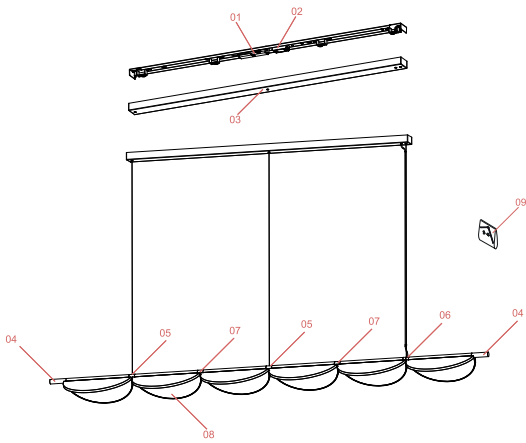

Spare Parts

02.	Led dimmer kit	RF0410300
09.	Kit with screws and allen key	RF3160100