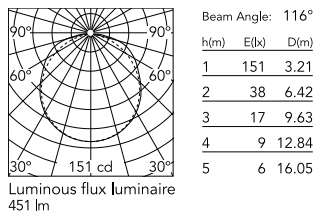

Schematic light drawing

Photometric

Lighting type	Direct
Light distribution	Symmetric
CCT (K)	2700
CRI>	95

Electrical

Insulation class	I
Frequency (Hz)	50/60
Main voltage (Vac)	220-240
LED voltage Vf (Vdc)	null
Driver	Integrated
Dimmable	Yes
Dimming type	Dimmable 0-10V, Dimmable Push, Dimmable 1-10V, Dimmable DALI 1
Dimming interface	Remote Dimmable (Dimmer Not Included)
Batteries inside	No

Ecodesign and Energy Labelling

This product contains a light source of energy efficiency class E

Non-replaceable light source

Replaceable control gear by a professional