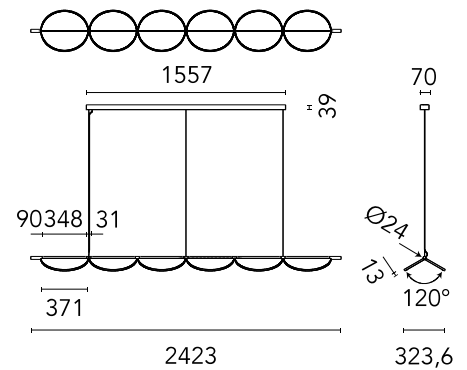

FLOS

F0423033 Anthracite

Almendra Linear Suspension 6 NEW

Designed by Patricia Urquiola, 2022

90W - 2706lm - 2700K - CRI > 95

Suspension lamp with diffused light emission available in linear and organic compositions. Tubular structure made of aluminium and CNC aluminium terminals with matte or metallized finish. Edge Lighting technology integrated. Light units can be turned by steps of 60° within the structure in order to change the direction of the light emitted. Metal rosette with matte white finish. The integrated electronics in the ceiling rose allow the use of different dimming systems: 1-10V, DALI, push-dim or potentiometer. Useful length of the cable 3 mt. The product has been designed according to the ISCC standards and it is assembled with total absence of glued components so that it can be completely separated for future recyclability.

Are you a professional and your project needs consulting and support?

[BOOK AN APPOINTMENT](#)

Main specifications

EAN	8059607048467
Mounting	Suspension
Environments	Indoor dry location
Light Source Type	LED
LED type	Edge Lighting
Power (W)	90
System flux (lm)	2706

Physical

Colour	Anthracite
Length (mm)	2423
Cord length (mm)	2300
Net weight (kg)	15.58
Package volume (m3)	0.31
IP internal	20

Download

[Mounting instructions](#) PDF

Photometric Files

[LDT / IES](#) LDT

Technical Drawings