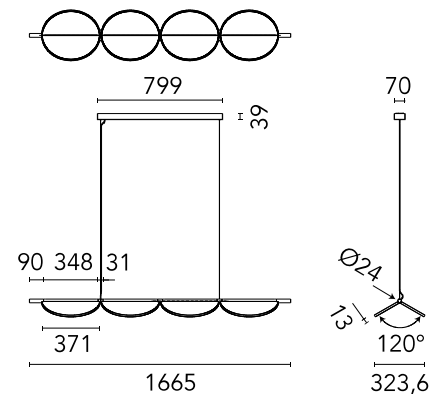

## Almendra Linear Suspension 4 Primer NEW

Designed by Patricia Urquiola, 2022

60W - 1828lm - 2700K - CRI> 95

Suspension lamp with diffused light emission available in linear and organic compositions. Tubular structure made of aluminium and CNC aluminium terminals with matte or metallized finish. Edge Lighting technology integrated. Light units can be turned by steps of 60° within the structure in order to change the direction of the light emitted. Metal rosette with primer finish. The integrated electronics in the ceiling rose allow the use of different dimming systems: 1-10V, DALI, push-dim or potentiometer. Useful length of the cable 3 mt. The product has been designed according to the ISCC standards and it is assembled with total absence of glued components so that it can be completely separated for future recyclability.

### Main specifications

EAN	8059607050750
Mounting	Suspension
Environments	Indoor dry location
Light Source Type	LED
LED type	Edge Lighting
Power (W)	60
System flux (lm)	1828

### Physical

Colour	Nude
Length (mm)	1665
Cord length (mm)	2600
Net weight (kg)	10.18
Package volume (m3)	0.22
IP internal	20

## Schematic light drawing

h(m)	E(lx)	D(m)
1	153	3.36
2	38	6.71
3	17	10.07
4	10	13.42
5	6	16.78