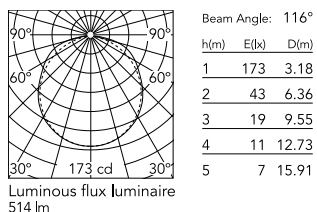

### Physical

Colour	Ocher
Length (mm)	1286
Cord length (mm)	2800
Net weight (kg)	7.14
Package volume (m3)	0.15
IP internal	20

### Technical Drawings

2D [↓ ZIP](#)

3D [↓ ZIP](#)

[🔒 Bim](#) [↓ ZIP](#)

## Schematic light drawing