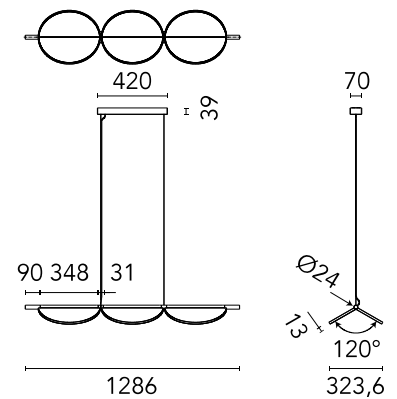

## Almendra Linear Suspension 3 Primer NEW

Designed by Patricia Urquiola, 2022

45W - 1542lm - 2700K - CRI> 95

Suspension lamp with diffused light emission available in linear and organic compositions. Tubular structure made of aluminium and CNC aluminium terminals with matte or metallized finish. Edge Lighting technology integrated. Light units can be turned by steps of 60° within the structure in order to change the direction of the light emitted. Metal rosette with primer finish. The integrated electronics in the ceiling rose allow the use of different dimming systems: 1-10V, DALI, push-dim or potentiometer. Useful length of the cable 3 mt. The product has been designed according to the ISCC standards and it is assembled with total absence of glued components so that it can be completely separated for future recyclability.

### Main specifications

EAN	8059607050712
Mounting	Suspension
Environments	Indoor dry location
Light Source Type	LED
LED type	Edge Lighting
Power (W)	45
System flux (lm)	1542

### Physical

Colour	Ocher
Length (mm)	1286
Cord length (mm)	2800
Net weight (kg)	7.14
Package volume (m3)	0.15
IP internal	20