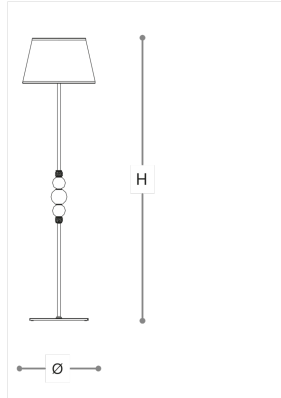

2393/P
Alfredo

ITALAMP STUDIO

Opera

Floor lamp in metal with satin gold finish, teak crystal details and black fabric shade.

WORLDWIDE

Dimensions	Light Source	Kg	Dimming	Dimming on request
Ø 45 - h 175	1x14w - E27 led	12	TRIAC	

NORTH AMERICA

Dimensions	Light Source	Lb	Dimming	Dimming on request
Ø 18 - h 69	1x14w - E26 led	26	TRIAC	

CODE	Structure METAL	Lampshade FABRIC	Detail CRYSTAL
02393010 001	OS Satin gold	BLACK PONGE'	TEAK

Note
 Technical drawing, dimensions and light sources refer to the main photo variant.
 Dimming on request could lead to an increase in the size of the canopy.
 For available color variants, consult the technical data sheet.