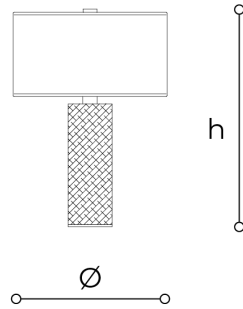

8168/LG

Alba

ROBERTA VITADELLO

Opera

Table lamp in carved crystal and black fabric shade. Metal details with chrome finish.

WORLDWIDE

| Dimensions | Light Source | Kg | Dimming | Dimming on request |
|-------------|-----------------|----|---------|--------------------|
| Ø 42 - h 59 | 2x14w - E27 led | 9 | TRIAC | |

NORTH AMERICA

| Dimensions | Light Source | Lb | Dimming | Dimming on request |
|-------------|-----------------|----|---------|--------------------|
| Ø 17 - h 23 | 2x14w - E26 led | 20 | TRIAC | |

| CODE | Structure METAL | Body CRYSTAL | Lampshade FABRIC |
|--------------|-----------------|--------------|-------------------|
| 08168LG0 001 | C Chrome | TRANSPARENT | MICRO BLACK SATIN |
| 08168LG0 005 | C Chrome | BLACK | MICRO BLACK SATIN |
| 08168LG0 002 | C Chrome | YELLOW | MICRO BLACK SATIN |
| 08168LG0 003 | C Chrome | PINK | MICRO BLACK SATIN |
| 08168LG0 004 | | | MONACO ROSA 27 |
| 08168LG0 006 | | | |
| 08168LG0 007 | | | |

Note

Technical drawing, dimensions and light sources refer to the main photo variant.

Dimming on request could lead to an increase in the size of the canopy.

For available color variants, consult the technical data sheet.