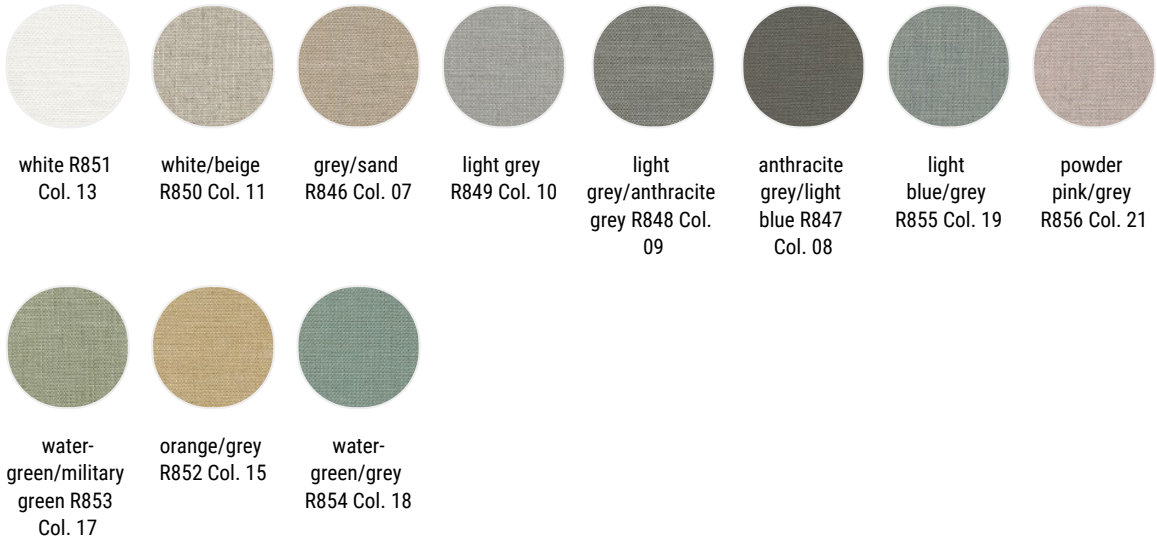

olive green
X088

light grey
X089

dove grey
X090

Gloss black external shell

dark grey
X091

military green
X092

COVER

Todi

Hero

Mustard yellow R577 Col. 441 Antique pink R578 Col. 0511 Coral red R579 Col. 0541 Brick-red R587 Col. 481 Sage R580 Col. 931 Graphite grey R586 Col. 991 Dark grey - back R588 Col. 791 Medium grey R582 Col. 141

Dark grey R583 Col. 181 Black R576 Col. 191 Light grey R581 Col. 101 Beige R585 Col. 211 Brown R584 Col. 231

Zero

R594 Col. 001 R596 Col. 008 R598 Col. 011 R595 Col. 004 R597 Col. 010

Leather

leather white R804 leather sand R814 leather beige R803 leather ivory R802 leather yellow R808 leather apricot R801 leather rust R813 leather red R812

leather burgundy R807 leather tobacco R815 leather testa di moro R816 leather black R810 leather grey R809 leather blurette R806 leather blue R805 leather green R817

Londra

white R058
Col. 01

black R061
Col. 07