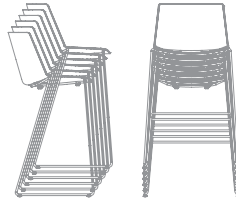

Padded shell

Injection moulded polypropylene body, cold moulded padding shaped and applied on the load-bearing piece. The cover is not removable and covers the shell completely.

BASES

- . sled base in steel wire, painted matt white, matt graphite grey or chrome-plated; seat height available: 64 cm and 76 cm.
- . 4-legged base in solid oak with a natural, bleached or brown finish. Footrest in chromed steel for all color options. Seat height available: 64 cm and 76 cm.

STACKABILITY

- . Aïku stool: the sled version, in all configurations, is stackable, with a maximum stackability of 6 pcs. The trolley allows a stackability up to 10 PCS.
- . Aïku Soft stool: the sled version, in all configurations, is stackable, with a maximum stackability of 4 pcs, with under-seat for stacking.

AÏKU STOOL

WHITE OR BLACK SHELL

OPTIONS

STACKABILITY

sled base
L61 D55 H96 cm
seat H64 cm

x 6 The cart allows stacking up to 10 pcs.

sled base
L63 D55 H109 cm
seat H76 cm

x 6 The cart allows stacking up to 10 pcs.

4-legged oak base
L49 D55 H96 cm
seat H64 cm

4-legged oak base
L49 D55 H109 cm
seat H76 cm

AIKU SOFT STOOL

PADDED SHELL

OPTIONS

STACKABILITY

sled base
L61 D55 H96 cm
seat H64 cm

X 4 with specific "stacking under-seat" accessory