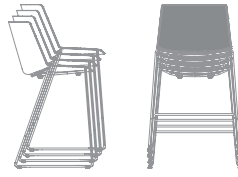

STACKABILITY

- . Aïku stool: the sled version, in all configurations, is stackable, with a maximum stackability of 6 pcs. The trolley allows a stackability up to 10 PCS.
- . Aïku Soft stool: the sled version, in all configurations, is stackable, with a maximum stackability of 4 pcs, with under-seat for stacking.

AÏKU STOOL

WHITE OR BLACK SHELL

OPTIONS

STACKABILITY

sled base
L61 D55 H96 cm
seat H64 cm

x 6 The cart allows stacking up to 10 pcs.

sled base
L63 D55 H109 cm
seat H76 cm

x 6 The cart allows stacking up to 10 pcs.

4-legged oak base
L49 D55 H96 cm
seat H64 cm

4-legged oak base
L49 D55 H109 cm
seat H76 cm

AIKU SOFT STOOL

PADDED SHELL

OPTIONS

STACKABILITY

sled base
L61 D55 H96 cm
seat H64 cm

X 4 with specific "stacking under-seat" accessory

sled base
L63 D55 H109 cm
seat H76 cm

X 4 specific "stacking under-seat" accessory

4-legged oak base
L49 D55 H96 cm
seat H64 cm

4-legged oak base
L49 D55 H109 cm
seat H76 cm

Finishing

The number in the dot corresponds to the number of colour/material finish.