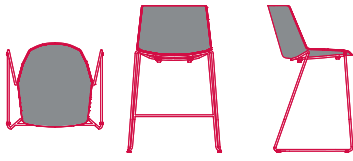

STACKABILITY

- . Aïku stool: the sled version, in all configurations, is stackable, with a maximum stackability of 6 pcs. The trolley allows a stackability up to 10 PCS.
- . Aïku Soft stool: the sled version, in all configurations, is stackable, with a maximum stackability of 4 pcs, with under-seat for stacking.

AÏKU STOOL

WHITE OR BLACK SHELL

OPTIONS

STACKABILITY

sled base
L61 D55 H96 cm
seat H64 cm

x 6 The cart allows stacking up to 10 pcs.

sled base
L63 D55 H109 cm
seat H76 cm

x 6 The cart allows stacking up to 10 pcs.

4-legged oak base
L49 D55 H96 cm
seat H64 cm

4-legged oak base
L49 D55 H109 cm
seat H76 cm

AIKU SOFT STOOL

PADDED SHELL

OPTIONS

STACKABILITY

sled base
L61 D55 H96 cm
seat H64 cm

X 4 with specific "stacking under-seat" accessory

sled base
L63 D55 H109 cm
seat H76 cm

X 4 specific "stacking under-seat" accessory

4-legged oak base
L49 D55 H96 cm
seat H64 cm

4-legged oak base
L49 D55 H109 cm
seat H76 cm

Finishing

The number in the dot corresponds to the number of colour/material finish.