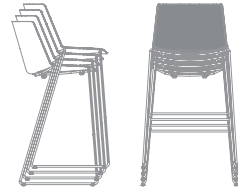

STACKABILITY

- . Aïku stool: the sled version, in all configurations, is stackable, with a maximum stackability of 6 pcs. The trolley allows a stackability up to 10 PCS.
- . Aïku Soft stool: the sled version, in all configurations, is stackable, with a maximum stackability of 4 pcs, with under-seat for stacking.

AÏKU STOOL

WHITE OR BLACK SHELL

OPTIONS

STACKABILITY

sled base
L61 D55 H96 cm
seat H64 cm

x 6 The cart allows stacking up to 10 pcs.

sled base
L63 D55 H109 cm
seat H76 cm

x 6 The cart allows stacking up to 10 pcs.

4-legged oak base
L49 D55 H96 cm
seat H64 cm

4-legged oak base
L49 D55 H109 cm
seat H76 cm

AIKU SOFT STOOL

PADDED SHELL

OPTIONS

STACKABILITY

sled base
L61 D55 H96 cm
seat H64 cm

X 4 with specific "stacking under-seat" accessory

sled base
L63 D55 H109 cm
seat H76 cm

X 4 specific "stacking under-seat" accessory

4-legged oak base
L49 D55 H96 cm
seat H64 cm

4-legged oak base
L49 D55 H109 cm
seat H76 cm

Finishing

The number in the dot corresponds to the number of colour/material finish.