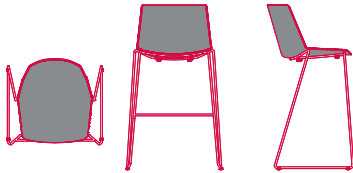

STACKABILITY

- . Aïku stool: the sled version, in all configurations, is stackable, with a maximum stackability of 6 pcs. The trolley allows a stackability up to 10 PCS.
- . Aïku Soft stool: the sled version, in all configurations, is stackable, with a maximum stackability of 4 pcs, with under-seat for stacking.

AÏKU STOOL

WHITE OR BLACK SHELL

OPTIONS

STACKABILITY

sled base
L61 D55 H96 cm
seat H64 cm

x 6 The cart allows stacking up to 10 pcs.

sled base
L63 D55 H109 cm
seat H76 cm

x 6 The cart allows stacking up to 10 pcs.

4-legged oak base
L49 D55 H96 cm
seat H64 cm

4-legged oak base
L49 D55 H109 cm
seat H76 cm

AIKU SOFT STOOL

PADDED SHELL

OPTIONS

STACKABILITY

sled base
L61 D55 H96 cm
seat H64 cm

X 4 with specific "stacking under-seat" accessory

sled base
L63 D55 H109 cm
seat H76 cm

X 4 specific "stacking under-seat" accessory

4-legged oak base
L49 D55 H96 cm
seat H64 cm

4-legged oak base
L49 D55 H109 cm
seat H76 cm

Finishing

The number in the dot corresponds to the number of colour/material finish.