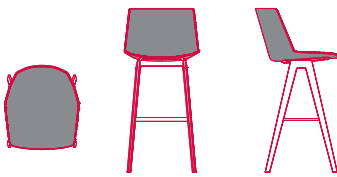

STACKABILITY

- . Aïku stool: the sled version, in all configurations, is stackable, with a maximum stackability of 6 pcs. The trolley allows a stackability up to 10 PCS.
- . Aïku Soft stool: the sled version, in all configurations, is stackable, with a maximum stackability of 4 pcs, with under-seat for stacking.

AÏKU STOOL

WHITE OR BLACK SHELL

OPTIONS

STACKABILITY

sled base
L61 D55 H96 cm
seat H64 cm

x 6 The cart allows stacking up to 10 pcs.

sled base
L63 D55 H109 cm
seat H76 cm

x 6 The cart allows stacking up to 10 pcs.

4-legged oak base
L49 D55 H96 cm
seat H64 cm

4-legged oak base
L49 D55 H109 cm
seat H76 cm

AIKU SOFT STOOL

PADDED SHELL

OPTIONS

STACKABILITY

sled base
L61 D55 H96 cm
seat H64 cm

X 4 with specific "stacking under-seat" accessory

sled base
L63 D55 H109 cm
seat H76 cm

X 4 specific "stacking under-seat" accessory

4-legged oak base
L49 D55 H96 cm
seat H64 cm

4-legged oak base
L49 D55 H109 cm
seat H76 cm

Finishing

The number in the dot corresponds to the number of colour/material finish.