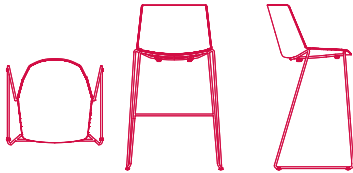

STACKABILITY

- . Aïku stool: the sled version, in all configurations, is stackable, with a maximum stackability of 6 pcs. The trolley allows a stackability up to 10 PCS.
- . Aïku Soft stool: the sled version, in all configurations, is stackable, with a maximum stackability of 4 pcs, with under-seat for stacking.

AÏKU STOOL

WHITE OR BLACK SHELL

OPTIONS

STACKABILITY

sled base
L61 D55 H96 cm
seat H64 cm

x 6 The cart allows stacking up to 10 pcs.

sled base
L63 D55 H109 cm
seat H76 cm

x 6 The cart allows stacking up to 10 pcs.

4-legged oak base
L49 D55 H96 cm
seat H64 cm

4-legged oak base
L49 D55 H109 cm
seat H76 cm

AIKU SOFT STOOL

PADDED SHELL

OPTIONS

STACKABILITY

sled base
L61 D55 H96 cm
seat H64 cm

X 4 with specific "stacking under-seat" accessory