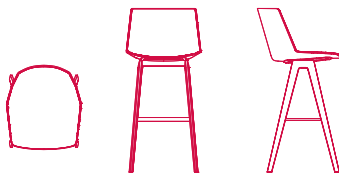

AÏKU STOOL

WHITE OR BLACK SHELL

OPTIONS

STACKABILITY

sled base
L61 D55 H96 cm
seat H64 cm

x 6 The cart allows stacking up to 10 pcs.

sled base
L63 D55 H109 cm
seat H76 cm

x 6 The cart allows stacking up to 10 pcs.

4-legged oak base
L49 D55 H96 cm
seat H64 cm

4-legged oak base
L49 D55 H109 cm
seat H76 cm

AIKU SOFT STOOL

PADDED SHELL

OPTIONS

STACKABILITY

sled base
L61 D55 H96 cm
seat H64 cm

X 4 with specific "stacking under-seat" accessory