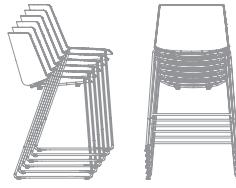

Padded shell

Injection moulded polypropylene body, cold moulded padding shaped and applied on the load-bearing piece. The cover is not removable and covers the shell completely.

BASES

- . sled base in steel wire, painted matt white, matt graphite grey or chrome-plated; seat height available: 64 cm and 76 cm.
- . 4-legged base in solid oak with a natural, bleached or brown finish. Footrest in chromed steel for all color options. Seat height available: 64 cm and 76 cm.

STACKABILITY

- . Aïku stool: the sled version, in all configurations, is stackable, with a maximum stackability of 6 pcs. The trolley allows a stackability up to 10 PCS.
- . Aïku Soft stool: the sled version, in all configurations, is stackable, with a maximum stackability of 4 pcs, with under-seat for stacking.

AÏKU STOOL

WHITE OR BLACK SHELL

OPTIONS

STACKABILITY

sled base
L61 D55 H96 cm
seat H64 cm

x 6 The cart allows stacking up to 10 pcs.

sled base
L63 D55 H109 cm
seat H76 cm

x 6 The cart allows stacking up to 10 pcs.

4-legged oak base
L49 D55 H96 cm
seat H64 cm

4-legged oak base
L49 D55 H109 cm
seat H76 cm

AIKU SOFT STOOL

PADDED SHELL

OPTIONS

STACKABILITY

sled base
L61 D55 H96 cm
seat H64 cm

X 4 with specific "stacking under-seat" accessory