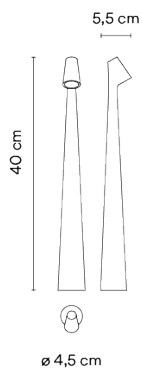

5585

Design By Francisco Gomez Paz

The Africa table lamp is defined by a thin conical stem crowned by a pure, elegant head. Africa is portable, and works with a rechargeable battery. A switch on the head of the lamp turns it on and off and regulates its brightness. It combines to perfection with other lamps in the collection.

Model Sheet

Finish	29 Brown D1 NCS S 8005-Y50R
	24 Beige M1 NCS S 2005-Y50R
	38 Terra Dark NCS S 5040-Y70R
	25 Beige D1 NCS S 4005-Y50R

LED temperature color 2700 K

Dimming Push

Installation type Portable with battery

Materials Body: Aluminum
Diffuser: PC- Polycarbonate

Light source 1 x LED 4,5W 500mA

LED CRI>90 488 lm 108,44
2700 K

Driver Constant Voltage 100~240 V V

Application Table Lamps

Packaging 1 Box

Gross weight 1.23
Net weight 0.9

Lighting effect

General Lighting

Lamp that emits an upward or backward beam that is reflected by the ceiling or wall.

Photometric Data

Efficiency 108.444
Coordinate System CG
Total Flux 488 lm
Maximum Value 1174.12 cd/klm

Other Applications

All of our products come with a five-year warranty. Check our legal terms at www.vibia.com/warranty

Vibia Lighting, S.L.U.

Office / Oficina
Progrés 4-6. 08850 Gavà. Barcelona, Spain.

International T +34 934 796 971
Spain / Portugal T +34 934 796 970

customer.service@vibia.com
vibia.com