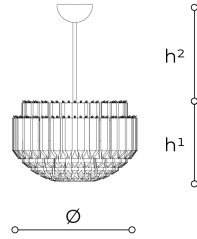

705/90

705

ITALAMP STUDIO

Opera

Pendant made of glass trihedrons with amber or transparent finish, light gold or chrome metal finish.

WORLDWIDE

Dimensions	Light Source	Kg	Dimming	Dimming on request
Ø 90 - h ¹ 50 - h ² 10-100	12x10w - E27 led	127	TRIAC	CASAMBI

NORTH AMERICA

Dimensions	Light Source	Lb	Dimming	Dimming on request
Ø 35 - h ¹ 20 - h ² 4-39	12x10w - E26 led	280	TRIAC	

CODE	Structure METAL	Pendants GLASS
00705091 001	C Chrome	TRANSPARENT
00705091 002	O Shiny gold	AMBER

Note

Technical drawing, dimensions and light sources refer to the main photo variant.

Dimming on request could lead to an increase in the size of the canopy.

For available color variants, consult the technical data sheet.