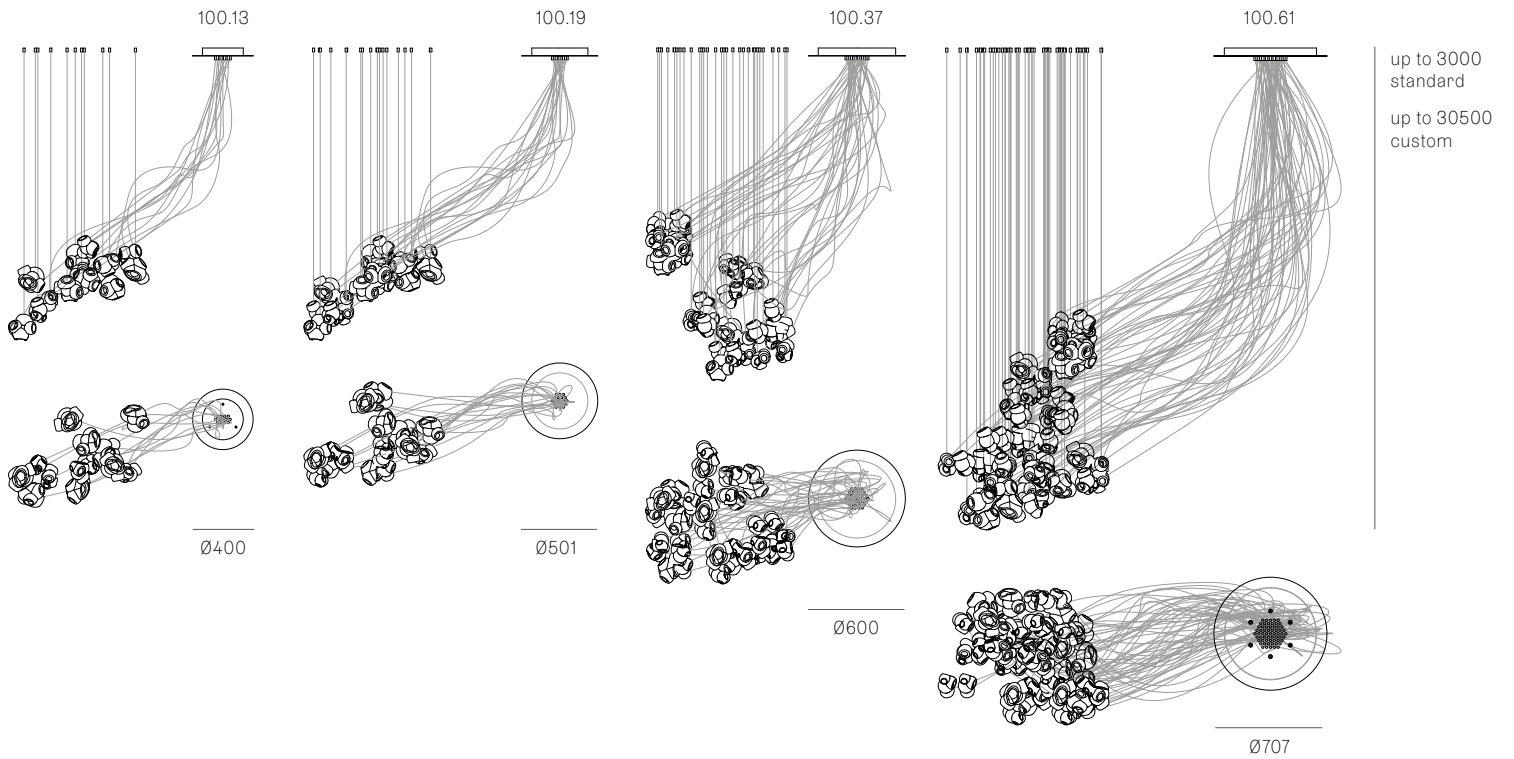

Image shown above 100.19 with round canopy

± 190mm

<b>Series</b>	100
<b>Mounting</b>	Ceiling mounted
<b>Glass Colours</b>	Frosted clear, frosted grey
<b>Lamp</b>	1.5W LED, 2000K, 130lm 1.5W LED, 2500K, 130lm 1.5W LED, 3500K, 160lm
<b>Sculptura Cable</b>	3000mm standard / up to 30500mm maximum Adustable length: 100.1 - 100.7 Non-adjustable Length: 100.13 - 100.61
<b>Cable Finishes</b>	Black or nickel
<b>Canopy Finishes</b>	100.1 - 100.7: white, black or brushed nickel canopy 100.1m/mo: white polyurethane canopy 100.13 - 100.61: white canopy
<b>Material</b>	Blown glass, braided metal cable, electrical components, steel canopy
<b>Power Supply</b>	Integral Remote mounted for 100.1m/mo/mi  Bocci recommends remote mounting power supplies for ease of long-term maintenance.
<b>Environment</b>	Indoor, dry location. IP30
<b>Note</b>	Pendant anchor kit included.

**Patent #**  
US Patent pending  
EU 008526131-0001

**Certifications**

**Weight (kg)**

Round

<b>100.1</b>	3.5
<b>100.3</b>	10.8
<b>100.7</b>	24.4
<b>100.13</b>	50.1
<b>100.19</b>	76.6
<b>100.37</b>	126.5
<b>100.61</b>	220.5

**Best practices for wiring multiple single pendant fixtures with remote mounted power supplies:**

- Multiple single pendant fixtures should be wired in parallel, DO NOT wire in series.
- Bocci recommends a home run line for each fixture location to avoid significant voltage drop.
- Calculations for distance to the power supply, or required wire guage in order to avoid voltage drop, are the responsibility of the installing party.

**ADJUSTABLE LENGTH**

**NON-ADJUSTABLE LENGTH**

All dimensions are in millimeters (mm) unless otherwise specified.