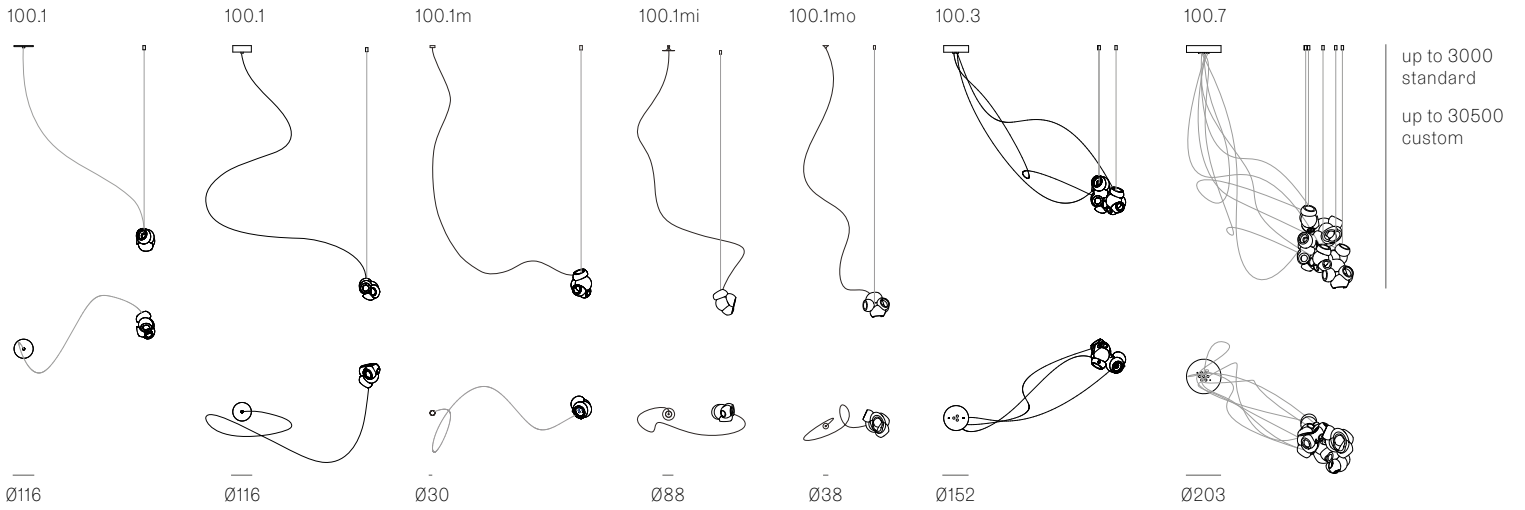

Image shown above 100.19 with round canopy

± 190mm

<b>Series</b>	100
<b>Mounting</b>	Ceiling mounted
<b>Glass Colours</b>	Frosted clear, frosted grey
<b>Lamp</b>	1.5W LED, 2000K, 130lm 1.5W LED, 2500K, 130lm 1.5W LED, 3500K, 160lm
<b>Sculptura Cable</b>	3000mm standard / up to 30500mm maximum Adustable length: 100.1 - 100.7 Non-adjustable Length: 100.13 - 100.61
<b>Cable Finishes</b>	Black or nickel
<b>Canopy Finishes</b>	100.1 - 100.7: white, black or brushed nickel canopy 100.1m/mo: white polyurethane canopy 100.13 - 100.61: white canopy
<b>Material</b>	Blown glass, braided metal cable, electrical components, steel canopy
<b>Power Supply</b>	Integral Remote mounted for 100.1m/mo/mi  Bocci recommends remote mounting power supplies for ease of long-term maintenance.
<b>Environment</b>	Indoor, dry location. IP30
<b>Note</b>	Pendant anchor kit included.

**Patent #**  
US Patent pending  
EU 008526131-0001

**Certifications**

**Weight (kg)**

Round

<b>100.1</b>	3.5
<b>100.3</b>	10.8
<b>100.7</b>	24.4
<b>100.13</b>	50.1
<b>100.19</b>	76.6
<b>100.37</b>	126.5
<b>100.61</b>	220.5

**Best practices for wiring multiple single pendant fixtures with remote mounted power supplies:**

- Multiple single pendant fixtures should be wired in parallel, DO NOT wire in series.
- Bocci recommends a home run line for each fixture location to avoid significant voltage drop.
- Calculations for distance to the power supply, or required wire guage in order to avoid voltage drop, are the responsibility of the installing party.

**ADJUSTABLE LENGTH**

**NON-ADJUSTABLE LENGTH**

All dimensions are in millimeters (mm) unless otherwise specified.