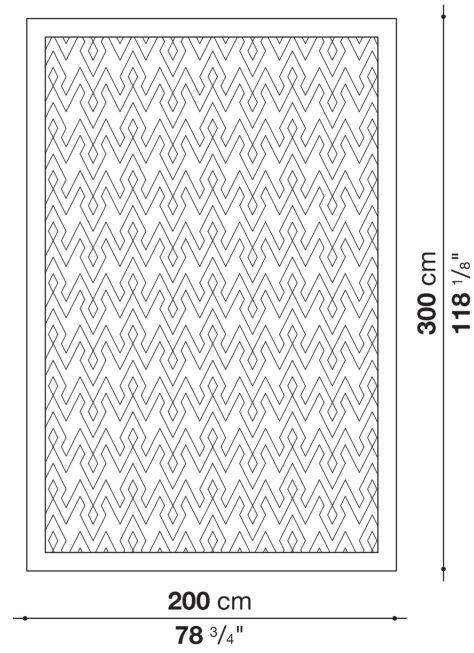

Siglum

COMPLEMENTS

2023

B&B Italia Cr&S

Description

Hand-tufted Mohair wool carpet in three colour variants with ton sur ton Maxalto logo in relief. The range includes a rectangular version in three sizes and a round version in one size. It can also be made to measure.

Technical information

Material
100% Mohair wool

Technical drawings

TSM1

TSM2

TSM3

TSM4

TSM1R