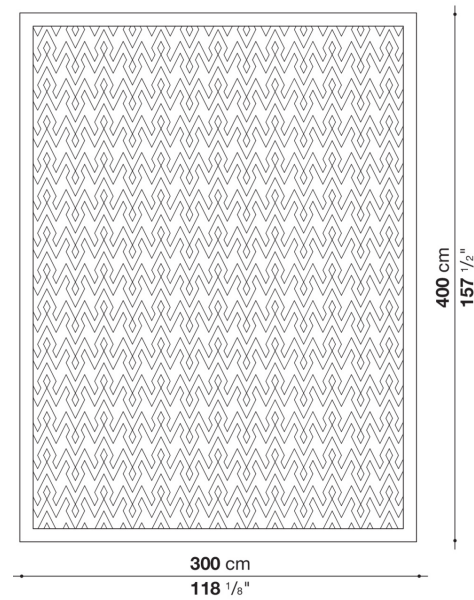

Siglum

COMPLEMENTS

2023

B&B Italia Cr&S

Description

Hand-tufted Mohair wool carpet in three colour variants with ton sur ton Maxalto logo in relief. The range includes a rectangular version in three sizes and a round version in one size. It can also be made to measure.

Technical information

Material
100% Mohair wool

Technical drawings

TSM1

TSM2

TSM3

TSM4

TSM1R