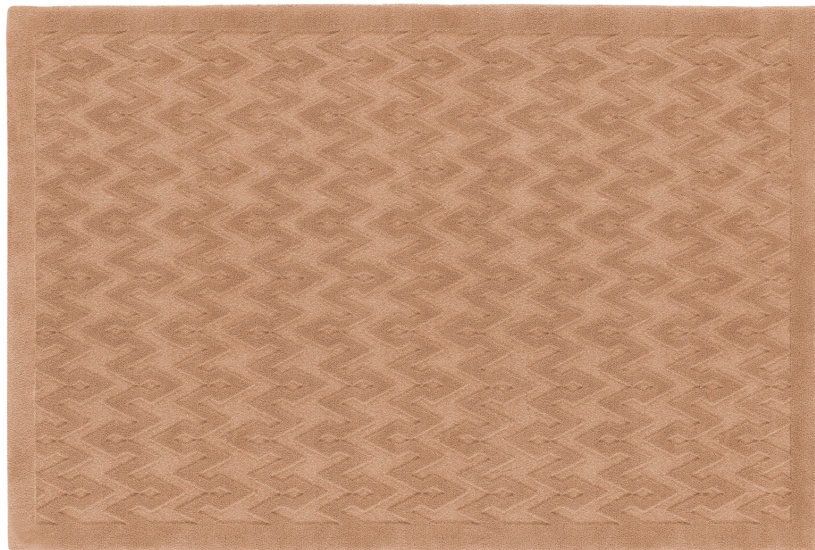

Siglum

COMPLEMENTS

2023

B&B Italia Cr&S

Description

Hand-tufted Mohair wool carpet in three colour variants with ton sur ton Maxalto logo in relief. The range includes a rectangular version in three sizes and a round version in one size. It can also be made to measure.

Technical information

Material
100% Mohair wool

Technical drawings

TSM1

TSM2

TSM3

TSM4

TSM1R