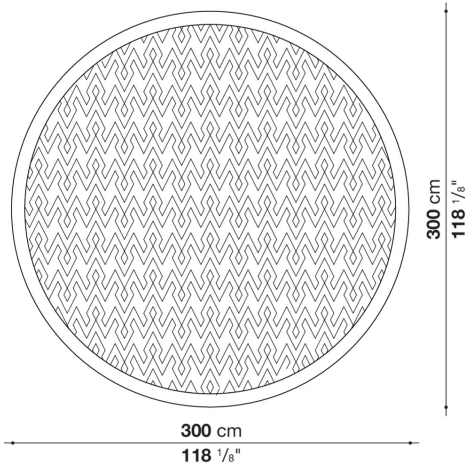

Technical drawings

TSM1