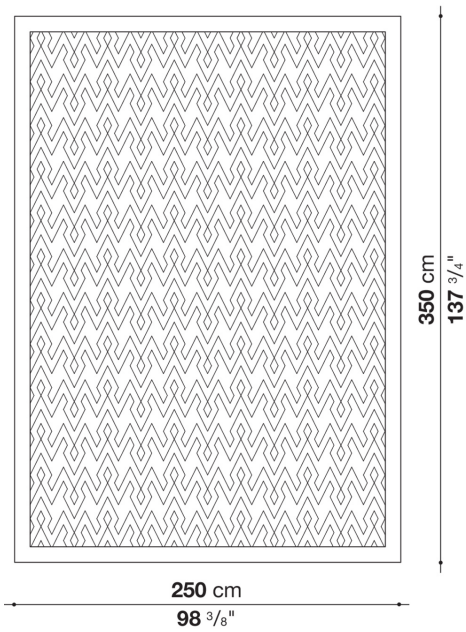

Siglum

COMPLEMENTS

2023

B&B Italia Cr&S

Description

Hand-tufted Mohair wool carpet in three colour variants with ton sur ton Maxalto logo in relief. The range includes a rectangular version in three sizes and a round version in one size. It can also be made to measure.

Technical information

Material
100% Mohair wool

Technical drawings

TSM1

TSM2

TSM3

TSM4

TSM1R