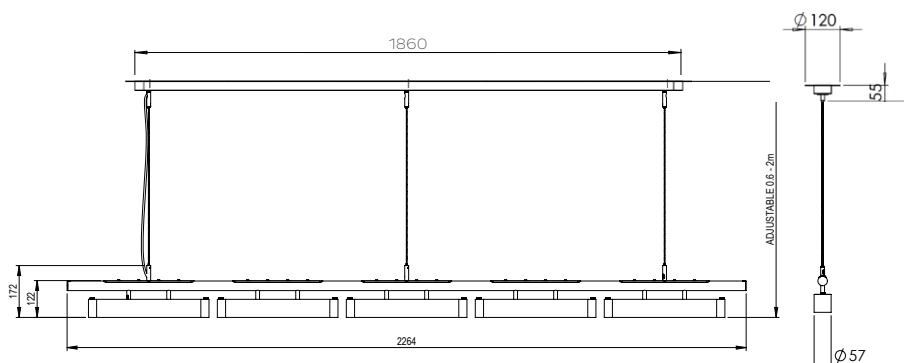

LINE DRAWINGS