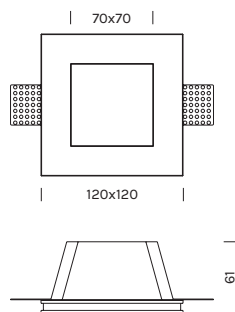

SOFFITTO INCASSO / CEILING BUILT-IT

**GHOST SMALL**

**Gesso**  
**Fascio di luce verso il basso**  
**Diffusore incluso**

Plaster  
 Light beam: downward-projected  
 Diffuser included

**Con diffusore / With diffuser****4133SL**

**Potenza/ Power** 1x 6,5W MAX

**Alimentazione/ Supply** 220-240Vac

Articolo  
 Item

**4133SL****Lampadine GU10 LED / Light bulb GU10 LED**

Articolo  
 Item

**1A0706**

Attacco	Potenza	Temp. colore	Ottica	CRI	Lumen
Socket	Power	Color temp.	Optic	CRI	Lumen
GU10 LED	6,5W	2700°K	60°	>80	570 lm

**1A0047**

GU10 LED 6,5W

3000°K

60°

>80

570 lm

---

**1A0048**

GU10 LED 6,5W

4000°K

60°

>80

570 lm