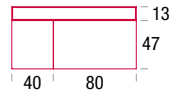

20.VENTI HOME