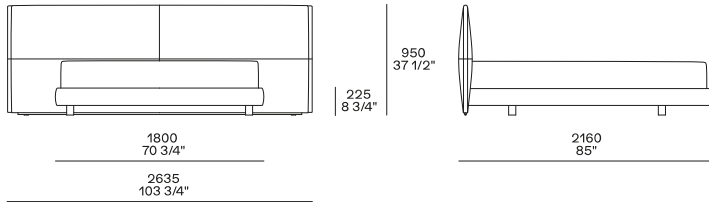

## DIMENSIONS

For mattress w 67" and Queen size

For mattress w 70 3/4" and King size

Size optional cushion for Queen size

Size optional cushion for mattress w 67"-70 3/4" and King size

900  
35 1/2"

---

430  
17"

200  
7 3/4"

---

---