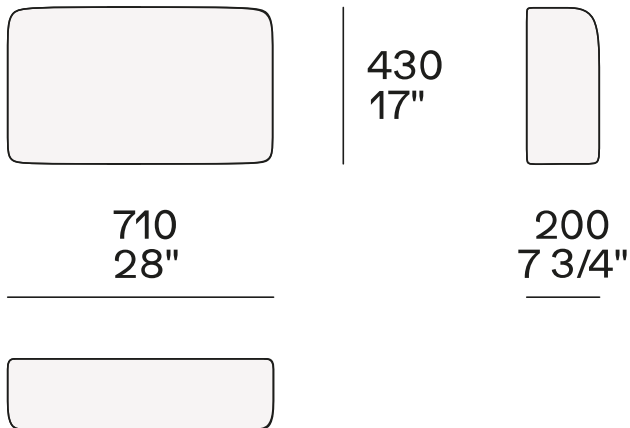

## DIMENSIONS

For mattress w 67" and Queen size

For mattress w 70 3/4" and King size

Size optional cushion for Queen size

Size optional cushion for mattress w 67"-70 3/4" and King size

900  
35 1/2"

---

430  
17"

200  
7 3/4"

---

---