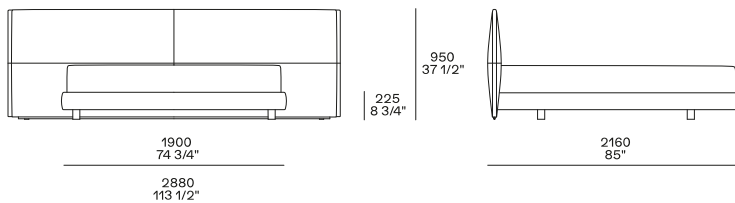

## DESCRIPTION

<b>Tipology</b>	Bed
<b>Structure bed base</b>	Wood and wood-derivative products padding in polyurethane foam and polyester fibre pre-cover
<b>Headboard</b>	Moulded polyurethane with polyester fibre pre-cover
<b>Bed base final cover</b>	Removable in fabric or removable in leather
<b>Headboard final cover</b>	Removable in fabric or removable in leather
<b>Features</b>	Headboard lateral side inserts in hide
<b>Cushions</b>	Polyester fibre with pre-cover in cotton canvas

## DIMENSIONS

For mattress w 67" and Queen size

For mattress w 70 3/4" and King size

Size optional cushion for Queen size

Size optional cushion for mattress w 67"-70 3/4" and King size

900  
35 1/2"

---

430  
17"

200  
7 3/4"

---

---