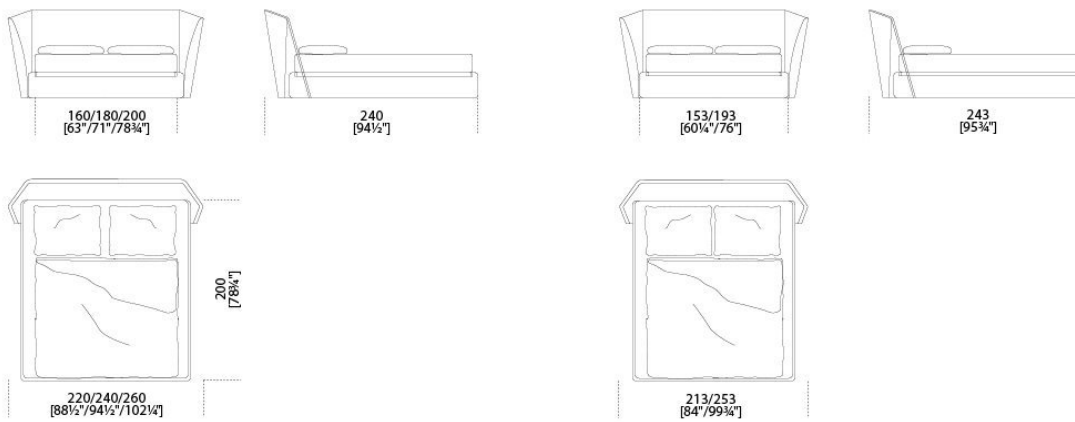

Letto in poliuretano espanso indeformabile a densità differenziate e fibra poliestere con struttura interna in legno. Disponibile con rivestimento in tessuto o pelle nei colori di campionario. Rete a doghe inclusa.

Bed in non-deformable foam polyurethane in different density and polyester fibre with wooden inside structure. Available covered by fabric or leather as per sample.

Dimensioni / Sizes

Cm (W x D x H)

220 x 244 x 104 (160 x 200)*
240 x 244 x 104 (180 x 200)*
260 x 244 x 104 (200 x 200)*
213 x 247 x 104 (153 x 203)*
253 x 247 x 104 (193 x 203)*
243 x 257 x 104 (183 x 213)*

*Mattress

Inches (W x D x H)

86¾" x 96¼" x 41" (63" x 78¾")*
94½" x 96¼" x 41" (71" x 78¾")*
102½" x 96¼" x 41" (78¾" x 78¾")*
84" x 97¼" x 41" (60¼" x 80")*
99¾" x 97¼" x 41" (76" x 80")*
95¾" x 101¼" x 41" (72¼" x 84")*

*Mattress