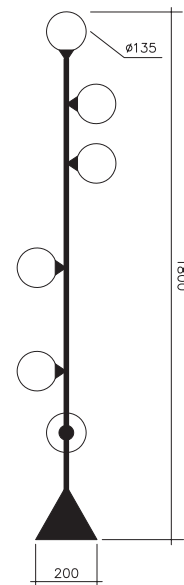

## VERTICAL GLOBE LAMP

Materials:  
Powder coated metal and glass

Colour options:  
black / white  
For additional colour options please contact Areti

Bulb specification:  
E14 Halogen max 25W or LED equivalent

Sizes in mm.