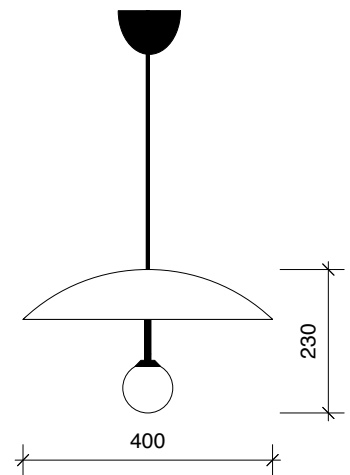

## DOWN PENDANT

Materials:  
Powder coated metal / brass.

Colour options:  
black / white / brass  
For additional colour options please contact Areti.

Bulb specification:  
Halogen capsule, dimmable. Max. 35W.

Sizes in mm