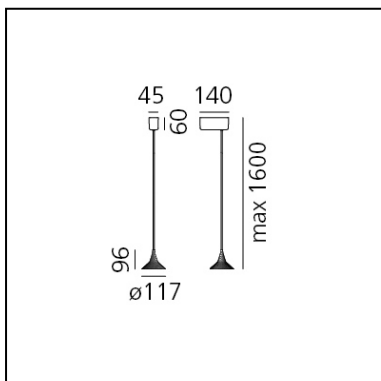

Unterlinden - Suspension - 3000K - Brass

Herzog & de Meuron

IP20   

LUMINAIRE

- Watt: **7.5W**
- Voltage: **220-240V**
- Delivered lumen output: **349lm**
- CCT: **3000K**
- Efficiency: **52%**
- Efficacy: **46.5lm/W**
- CRI: **90**

In Unterlinden ring chandelier, the position of the suspended elements is determined by a circular frame which distributes them along the perimeter.

The original small Unterlinden bronze or aluminum element is the basis for a wall lamp version, a table lamp version and two clusters. In the floor lamp version, a volume supporting the slim arm is attached to the main rod. As it turns, the arm allows you to direct the head. The cable can be adjusted to vary the height of the lighting body thanks to a counterweight.

In the wall lamp the arm can rotate and the length of the suspension cable is adjustable.

FEATURES

- Product Code: **1936010A**
- Colour: **Brass**
- Installation: **Suspension**
- Material: **Brass**
- Series: **Design Collection**
- design by: **Herzog & de Meuron**

DIMENSIONS

- Height: **96 mm**
- Diameter: **117 mm**
- Base Length: **140 mm**
- Base Width: **45 mm**
- Max Height from ceiling: **1600 mm**

SOURCES INCLUDED

- Category: **Led**
- Number: **1**
- Watt: **6.2W**
- Delivered lumen output: **584lm**
- Color temperature (K): **3000K**
- CRI: **90**
- Color Tolerance: **MacAdam 3SDCM**
- Efficacy: **94lm/W**
- Service Life: **50000-L70**