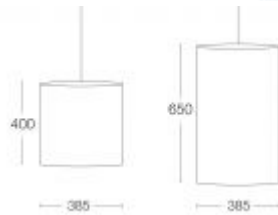

## DETAILS

Seed System kitset lightshade  
 2 sizes 650mm & 400mm high (both  
 385 dia)  
 Custom colours and staining  
 available on request