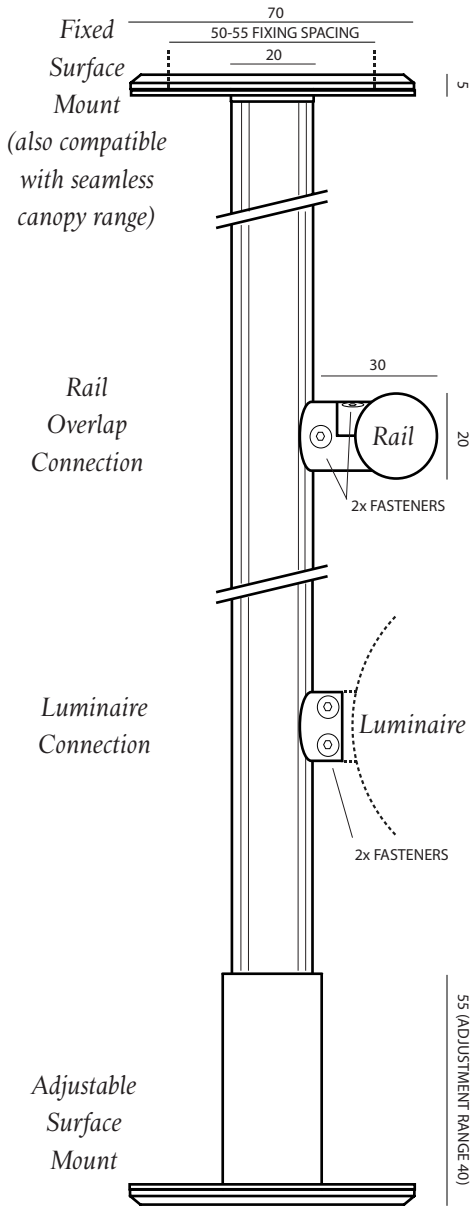

## Typography<sup>®</sup> System

*Design: Studio Truly Truly*

TYPOGRAPHY is a graphic lighting system, reflective of the multi-disciplinary talent of its designers and the manufacturing and specialist technical abilities of Rakumba. An advanced rail, almost impossibly thin, allows for the complete mobility of any light along the line. Each light can be positioned on four sides of the central axis and can be controlled independently of any other. Combining multiple rails in vertical or horizontal orientations enables TYPOGRAPHY to be formed into endless expressions; simple pendants, chandeliers and room dividers, almost limitless design solutions.

## DIMENSIONS AND ARRANGEMENT DETAILS

DIMENSIONS IN MILLIMETRES  
\*INLINE RAIL JOINER AVAILABLE