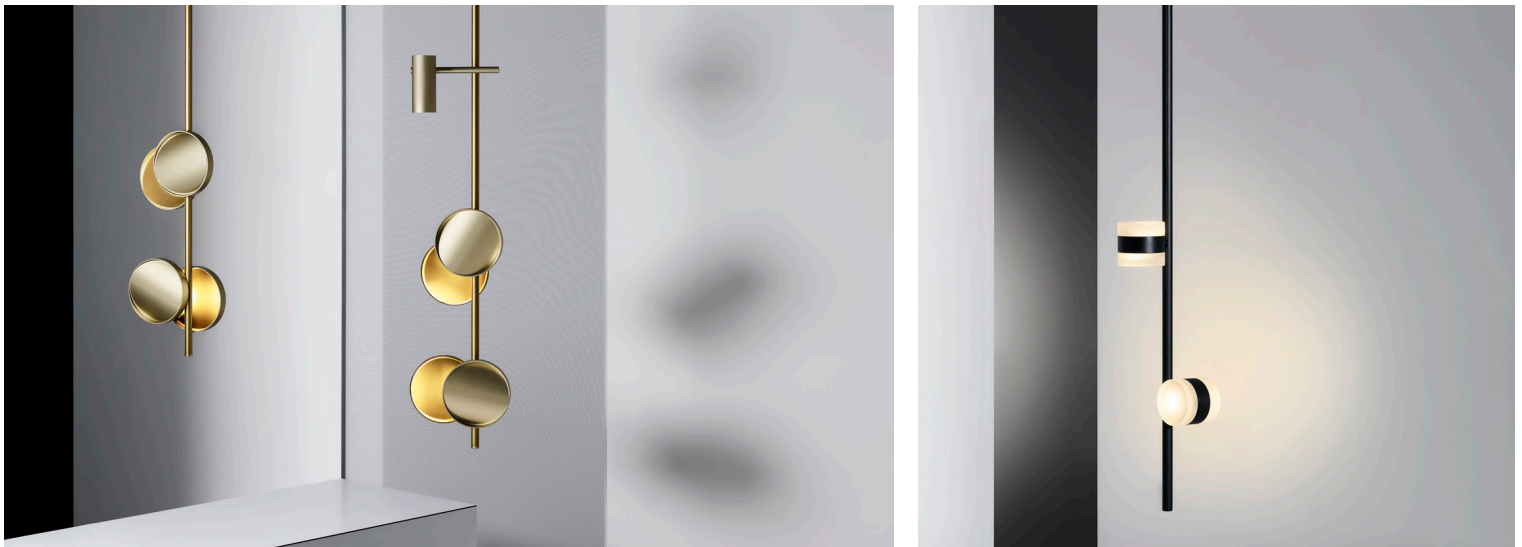

Typography® System

Studio Truly Truly is a design studio operating from the Netherlands, founded by Australian designers Joel & Kate Booy. Positioned on the interface between industry and art, the studio specialises in creating artistic products for the living environment.

Rakumba has been producing custom-made feature lighting for the Australian design industry since 1968. Collaborating with designers across a wide range of sectors from commercial to residential, we take pride in our bespoke service, attention to design detailing and ability to deliver on any scale of project.

©2018 Rakumba Lighting Pty Ltd