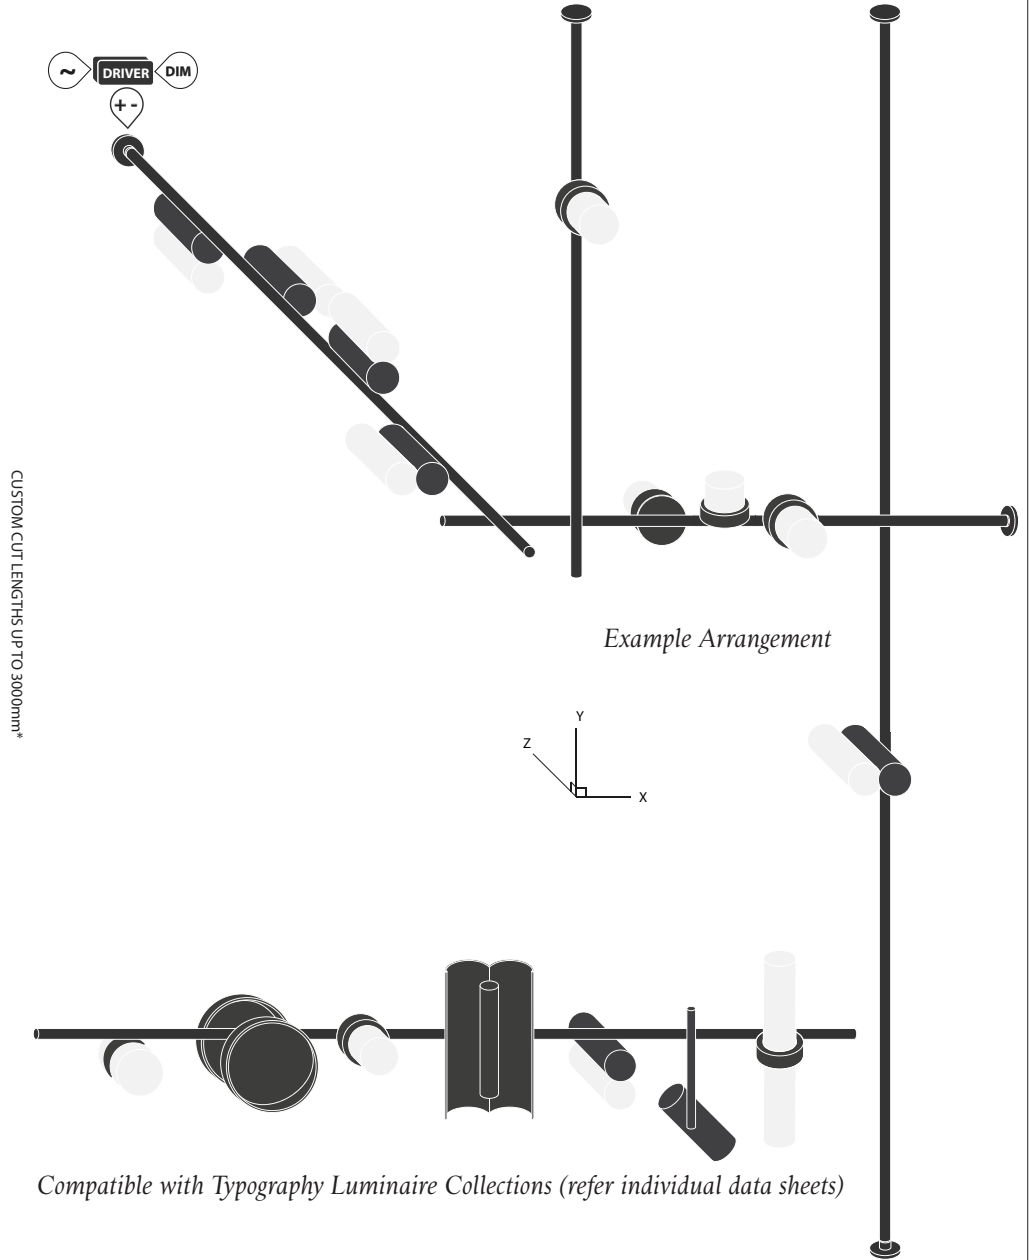

## Typography<sup>®</sup> System

*Design: Studio Truly Truly*

TYPOGRAPHY is a graphic lighting system, reflective of the multi-disciplinary talent of its designers and the manufacturing and specialist technical abilities of Rakumba. An advanced rail, almost impossibly thin, allows for the complete mobility of any light along the line. Each light can be positioned on four sides of the central axis and can be controlled independently of any other. Combining multiple rails in vertical or horizontal orientations enables TYPOGRAPHY to be formed into endless expressions; simple pendants, chandeliers and room dividers, almost limitless design solutions.

## DIMENSIONS AND ARRANGEMENT DETAILS

DIMENSIONS IN MILLIMETRES  
\*INLINE RAIL JOINER AVAILABLE

### PRODUCT TECHNICAL SPECIFICATION

NAME: TYPOGRAPHY  
 DESIGN: STUDIO TRULY TRULY  
 STYLE: RAIL SYSTEM OR INDIVIDUAL WALL BRACKET  
 MATERIAL: ANODISED ALUMINIUM // CARBON FIBRE

ELECTRICAL: REMOTE INSTALL 240VAC DRIVER POWERING 48VDC INTERCONNECTING RAIL SYSTEM // UP TO 130W PER CIRCUIT (CONSULT INDIVIDUAL LUMINAIRE DATA SHEETS)  
 DIMMING: OPTION - SWITCH-DIM (ALL LUMINAIRES ON A SHARED CIRCUIT DIM TOGETHER) OPTION - DALI (INDEPENDENT LUMINAIRE OR SUBGROUP DIMMING ON A SHARED CIRCUIT)  
 ASSEMBLY LIMITS: UP TO 2m HORIZONTAL SPAN BETWEEN VERTICAL SUPPORT RAILS  
 UP TO 10kg OF LUMINAIRES PER VERTICAL SUPPORT RAIL IN BALANCED ARRANGEMENT  
 UP TO 1kg OF LUMINAIRES AT 500mm CANTILEVER DISTANCE FROM VERTICAL SUPPORT RAIL  
 MINIMUM RAIL OVERLAP DISTANCE 10mm