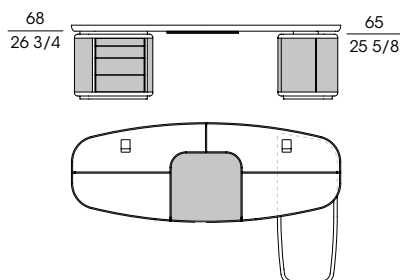

### 70030

Scrivania inserto centrale e cassettiere in cuoio, inserti in palissandro  
 Writing desk saddle leather central insert and chest of drawers, rosewood inserts  
 cm 270 x 100 x h 74  
 in 106 1/8 x 39 3/8 x h 29 1/8

### 70040

Scrivania inserto centrale e cassettiere in cuoio, inserti in cuoio  
 Writing desk saddle leather central insert and chest of drawers, saddle leather inserts  
 cm 270 x 100 x h 74  
 in 106 1/8 x 39 3/8 x h 29 1/8

### 70031

Scrivania con penisola destra inserto centrale e cassettiere in cuoio, inserti e penisola in palissandro  
 Writing desk with right worktop saddle leather central insert and chest of drawers, rosewood inserts and worktop  
 cm 270 x 162 x h 74  
 in 106 1/8 x 63 3/4 x h 29 1/8

### 70041

Scrivania con penisola destra inserto centrale e cassettiere in cuoio, inserti e penisola in cuoio  
 Writing desk with right worktop saddle leather central insert and chest of drawers, saddle leather inserts and worktop  
 cm 270 x 162 x h 74  
 in 106 1/8 x 63 3/4 x h 29 1/8