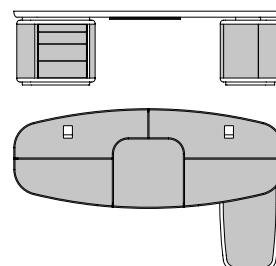

### 70030

Scrivania inserto centrale e cassettiere in cuoio, inserti in palissandro  
 Writing desk saddle leather central insert and chest of drawers, rosewood inserts  
 cm 270 x 100 x h 74  
 in 106 1/8 x 39 3/8 x h 29 1/8

### 70040

Scrivania inserto centrale e cassettiere in cuoio, inserti in cuoio  
 Writing desk saddle leather central insert and chest of drawers, saddle leather inserts  
 cm 270 x 100 x h 74  
 in 106 1/8 x 39 3/8 x h 29 1/8

### 70031

Scrivania con penisola destra inserto centrale e cassettiere in cuoio, inserti e penisola in palissandro  
 Writing desk with right worktop saddle leather central insert and chest of drawers, rosewood inserts and worktop  
 cm 270 x 162 x h 74  
 in 106 1/8 x 63 3/4 x h 29 1/8