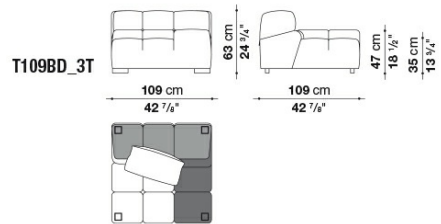

Technical information

Internal frame:

tubular steel and steel profiles

Internal frame upholstery:

Bayfit® (Bayer®) flexible cold shaped polyurethane foam, polyester fibre cover

Back cushion (T60_C):

upholstery : down feather + polyester fibre, typology : pillow

Feet:

black colour thermoplastic material

Cover:

fabric

Technical drawings

T102C_3T

T102C_4T

T109BS_3T