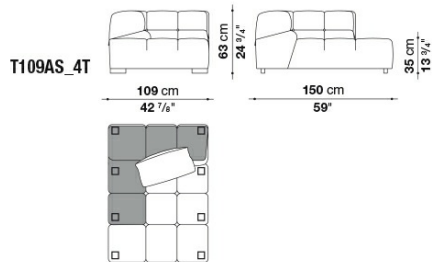

T109_3ST

T109_3DT

T109_4ST

T109_4DT