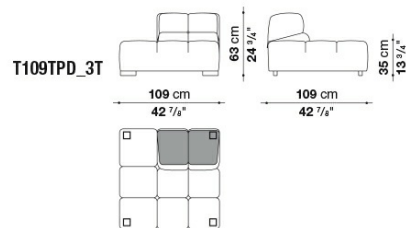

T143AS_4T

T143AD_4T

T177AS_3T

T177AD_3T