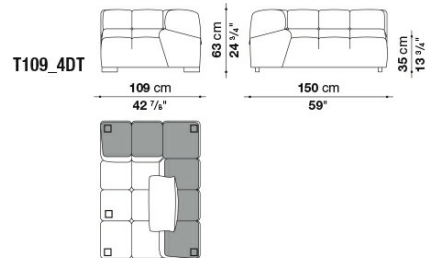

T109_3ST

T109_3DT

T109_4ST

T109_4DT