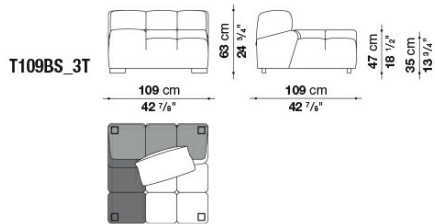

Feet:

black colour thermoplastic material

Cover:

fabric

Technical drawings

T102C_3T

T102C_4T

T109BS_3T