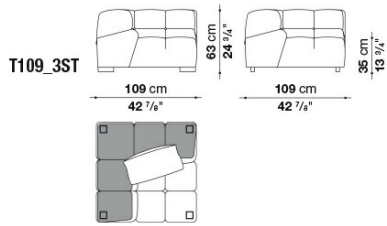

T177BS_3T

T109_3ST