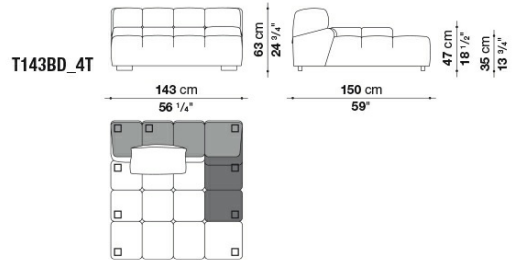

T109BS_4T

T109BD_4T

T143BS_4T

T143BD_4T