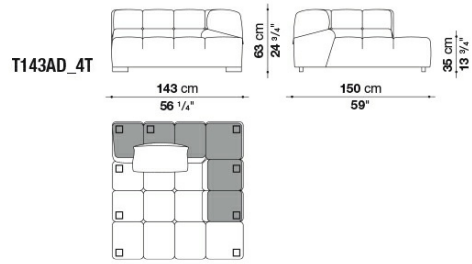

T109AD_4T

T143AD_4T