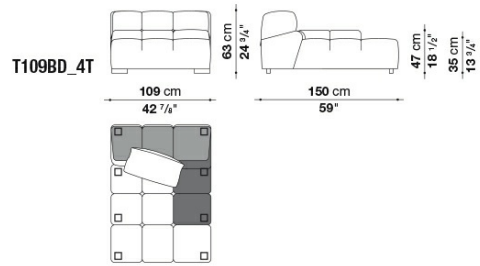

T109BD_3T

T109BD_4T