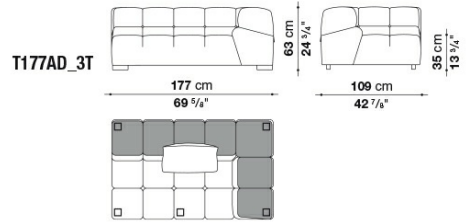

T143AS_4T

T143AD_4T

T177AS_3T

T177AD_3T