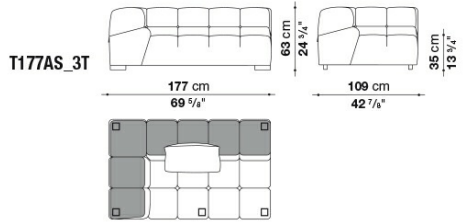

T143AS_4T

T143AD_4T

T177AS_3T

T177AD_3T