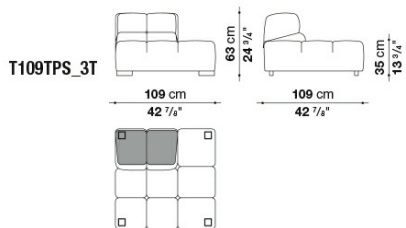

T143AS_4T

T143AD_4T

T177AS_3T

T177AD_3T