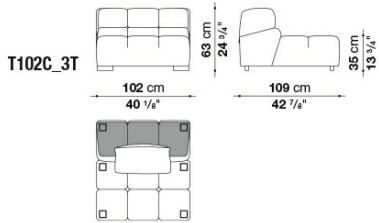

Technical drawings

T102C_3T