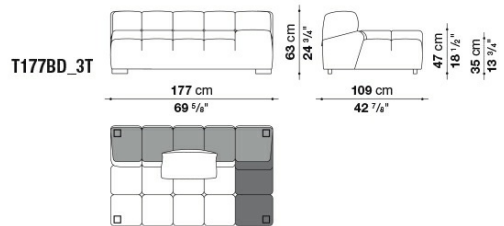

T109BS_4T

T109BD_4T

T143BS_4T

T143BD_4T