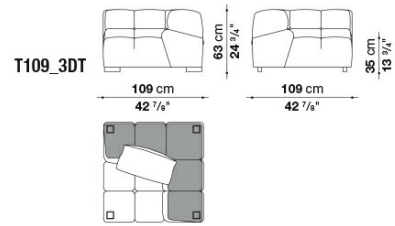

T177BD_3T

T109_3DT