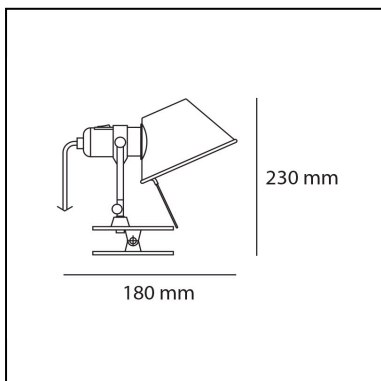

Tolomeo Pinza LED - 3000K

Michele De Lucchi
Giancarlo Fassina

LUMINAIRE

- Watt: **8W**
- Voltage: **24V**
- Delivered lumen output: **761lm**
- CCT: **3000K**
- Efficiency: **100%**
- Efficacy: **95.10lm/W**
- CRI: **90**
- Dimmer Typology: **Microswitch Dimmer**

DIMENSIONS

- Height: **230 mm**
- Depth: **180 mm**
- Glow Wire Test: **750°**

SOURCES INCLUDED

- Category: **Led**
- Number: **1**
- Watt: **10W**
- Color temperature (K): **3000 K**