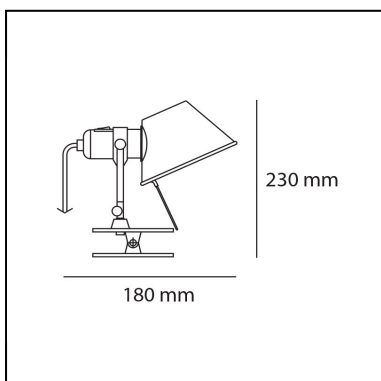

Tolomeo Pinza LED - 2700K

Michele De Lucchi
Giancarlo Fassina

LUMINAIRE

- Watt: **8W**
- Voltage: **24V**
- Delivered lumen output: **737lm**
- CCT: **2700K**
- Efficiency: **73%**
- Efficacy: **92.08lm/W**
- CRI: **90**
- Dimmer Typology: **Microswitch Dimmer**

FEATURES

- Product Code: **A0448W50**
- Colour: **Aluminium**
- Installation: **Wall**
- Material: **Aluminium, steel**
- Series: **Design Collection**
- design by: **Michele De Lucchi, Giancarlo Fassina**

DIMENSIONS

- Height: **230 mm**
- Depth: **180 mm**
- Glow Wire Test: **750°**

SOURCES INCLUDED

- Category: **Led**
- Number: **1**
- Watt: **5,5W**
- Color temperature (K): **2700K**
- CRI: **90**