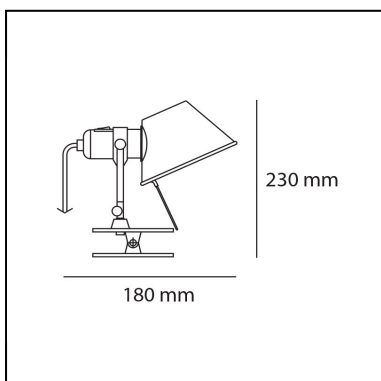

Tolomeo Pinza - Aluminium

Michele De Lucchi
Giancarlo Fassina

LUMINAIRE *

- Watt: **8W**
- Voltage: **220V-240V**
- Delivered lumen output: **615lm**
- CCT: **2700K**
- Efficiency: **58%**
- Efficacy: **76.87lm/W**
- CRI: **90**

DIMENSIONS

- Height: **230 mm**
- Depth: **180 mm**

SOURCES NOT INCLUDED

- Category: **LED RETROFIT**
- Number: **1**
- Watt: **MAX 12W**
- Socket: **E27**