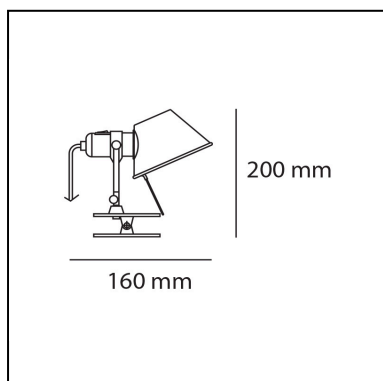

## LUMINAIRE \*

- Watt: **5W**
- Voltage: **220V-240V**
- Delivered lumen output: **267lm**
- Efficiency: **57%**
- Efficacy: **53.33lm/W**
- CRI: **80**

\* Photometric data may vary depending on the source installed.  
Light measurements are provided in relative form and technical lighting calculations may be updated according to the effective source used.

## DIMENSIONS

- Height: **200 mm**
- Depth: **160 mm**