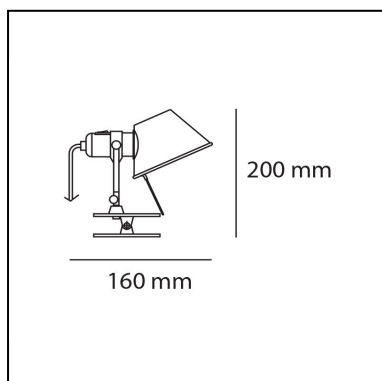

## LUMINAIRE \*

- Watt: **5W**
- Voltage: **220V-240V**
- Delivered lumen output: **267lm**
- Efficiency: **57%**
- Efficacy: **53.33lm/W**
- CRI: **80**

\* Photometric data may vary depending on the source installed.  
Light measurements are provided in relative form and technical lighting calculations may be updated according to the effective source used.

## DIMENSIONS

- Height: **200 mm**
- Depth: **160 mm**