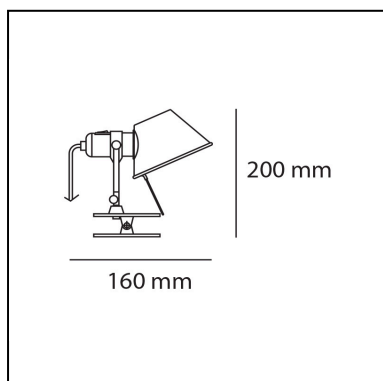

Tolomeo Micro Pinza LED - 2700K

Michele De Lucchi
Giancarlo Fassina

LUMINAIRE

- Power Supply: **Electronic Dimmable Remote**
- Trasformer availability: **Remote**
- Watt: **8W**
- Voltage: **24V**
- Delivered lumen output: **737lm**
- CCT: **2700K**
- Efficiency: **73%**
- Efficacy: **92.08lm/W**
- CRI: **90**
- Dimmer Typology: **Microswitch Dimmer**

DESCRIPTION

Icon of Italian design and the result of the brainchild of designers Michele De Lucchi and Giancarlo Fassina, the Tolomeo lamp was launched on the market in 1987. It embodies the perfect balance between functionality and aesthetics.

The iconic head of the Tolomeo lamp becomes an instrument of light which can be fixed anywhere thanks to a practical clip. Sustainable and timeless, it is perfect for lighting any living or work space.

FEATURES

- Product Code: **A0438W00**
- Colour: **Aluminium**
- Installation: **Wall**
- Material: **Aluminium, steel**
- Series: **Design Collection**
- design by: **Michele De Lucchi, Giancarlo Fassina**

DIMENSIONS

- Height: **200 mm**
- Depth: **160 mm**

SOURCES INCLUDED

- Category: **Led**
- Number: **1**
- Watt: **4,8W**
- Color temperature (K): **2700K**
- CRI: **90**