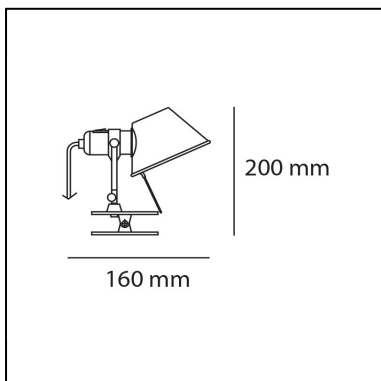

Tolomeo Micro Pinza LED - 3000K

Michele De Lucchi
Giancarlo Fassina

IP20    

LUMINAIRE

- Power Supply: **Electronic Dimmable Remote**
- Trasformer availability: **Remote**
- Watt: **7W**
- Voltage: **24V**
- Delivered lumen output: **648lm**
- CCT: **3000K**
- Efficiency: **71%**
- Efficacy: **92.60lm/W**
- CRI: **90**
- Dimmer Typology: **Microswitch Dimmer**

DIMENSIONS

- Height: **200 mm**
- Depth: **160 mm**
- Glow Wire Test: **750°**

SOURCES INCLUDED

- Category: **Led**
- Number: **1**
- Watt: **4,8W**
- Color temperature (K): **3000K**
- CRI: **90**