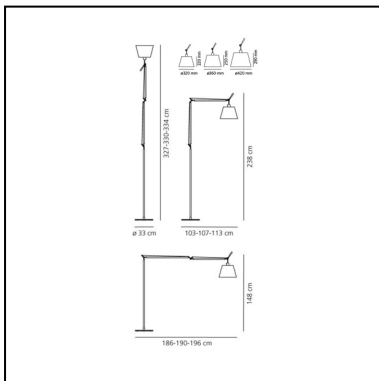

Tolomeo Floor Mega - Black - Dimmer - Body Lamp

Michele De Lucchi
Giancarlo Fassina

LUMINAIRE *

- Watt: **21W**
- Voltage: **220V-240V**
- Delivered lumen output: **2126lm**
- Efficiency: **87%**
- Efficacy: **101.25lm/W**
- CRI: **80**

In the Mega version, the traditional aluminum head has been replaced by a version with a balanced diffuser in three different sizes that casts a soft glow into its surroundings.

FEATURES

- Product Code: **0778030A**
- Colour: **Black**
- Installation: **Floor**
- Material: **Silk satin fabric or parchment paper, aluminum, steel**
- Series: **Design Collection**
- design by: **Michele De Lucchi, Giancarlo Fassina**

DIMENSIONS

- Length: **1030 mm**
- Height: **1480 mm**
- Diameter: **320 mm**
- Base Diameter: **330 mm**
- Max Extension Height: **3270 mm**
- Max Extension Length: **1860 mm**
- Impact Resistance: **N/D**
- Glow Wire Test: **N/D°**