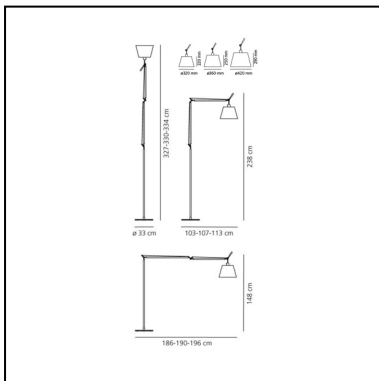

Tolomeo Floor Mega - Aluminium - Dimmer - Body Lamp

Michele De Lucchi
Giancarlo Fassina

LUMINAIRE *

- Watt: **21W**
- Voltage: **220V-240V**
- Delivered lumen output: **2126lm**
- Efficiency: **87%**
- Efficacy: **101.25lm/W**
- CRI: **80**

In the Mega version, the traditional aluminum head has been replaced by a version with a balanced diffuser in three different sizes that casts a soft glow into its surroundings.

FEATURES

- Product Code: **0778010A**
- Colour: **Aluminium**
- Installation: **Floor**
- Material: **Silk satin fabric or parchment paper, aluminum, steel**
- Series: **Design Collection**
- design by: **Michele De Lucchi, Giancarlo Fassina**

DIMENSIONS

- Length: **1030 mm**
- Height: **1480 mm**
- Diameter: **320 mm**
- Base Diameter: **330 mm**
- Max Extension Height: **3270 mm**
- Max Extension Length: **1860 mm**
- Impact Resistance: **N/D**
- Glow Wire Test: **N/D°**