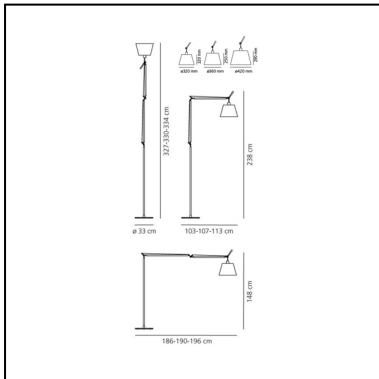

Tolomeo Floor Mega - Black - On/Off - Body Lamp

Michele De Lucchi
Giancarlo Fassina

LUMINAIRE *

- Watt: **21W**
- Voltage: **220V-240V**
- Delivered lumen output: **2126lm**
- Efficiency: **87%**
- Efficacy: **101.25lm/W**
- CRI: **80**

* Photometric data may vary depending on the source installed. Light measurements are provided in relative form and technical lighting calculations may be updated according to the effective source used.

DIMENSIONS

- Length: **1030 mm**
- Height: **1480 mm**
- Diameter: **320 mm**
- Base Diameter: **330 mm**
- Max Extension Height: **3270 mm**
- Max Extension Length: **1860 mm**
- Impact Resistance: **N/D**
- Glow Wire Test: **N/D°**