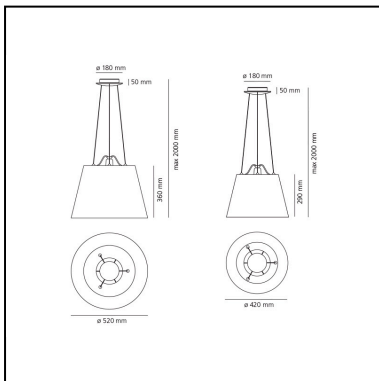

Tolomeo Mega suspension - Body lamp - Black - Body Lamp

Michele De Lucchi
Giancarlo Fassina

IP20     Dimmerable: 

LUMINAIRE *

- Watt: **21W**
- Voltage: **220V-240V**
- Delivered lumen output: **1411lm**

* Photometric data may vary depending on the source installed.
Light measurements are provided in relative form and technical lighting calculations may be updated according to the effective source used.

FEATURES

- Product Code: **0782030A**
- Colour: **Black**
- Installation: **Suspension**
- Material: **Aluminum**
- Series: **Design Collection**
- design by: **Michele De Lucchi, Giancarlo Fassina**

DIMENSIONS

- Base Width: **50 mm**
- Base Diameter: **180 mm**
- Max Height from ceiling: **2000 mm**

SOURCES NOT INCLUDED

- Category: **LED RETROFIT**
- Number: **1**
- Watt: **21W**
- Socket: **E27**

Accessories

Black fabric diffuser ø 520 mm 0772040A