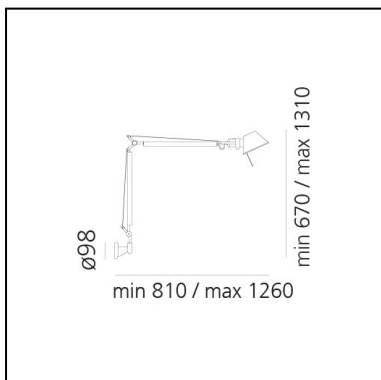

Tolomeo Wall LED - 2700K - Aluminium - Body Lamp

Michele De Lucchi
Giancarlo Fassina

LUMINAIRE

- Watt: **8W**
- Voltage: **220V-240V**
- Delivered lumen output: **737lm**
- CCT: **2700K**
- Efficiency: **73%**
- Efficacy: **92.08lm/W**
- CRI: **90**
- Dimmer Typology: **Microswitch Dimmer**

The design of the Tolomeo is characterized by clean and minimalist lines, with a structure made of aluminum. This material gives the lamp not only a modern and sophisticated look but also remarkable lightness and robustness. The lamp head, adjustable in all directions, is equipped with a stamped aluminum reflector that ensures uniform light distribution, making it ideal for various lighting needs.

FEATURES

- Product Code: **A0048W00**
- Colour: **Aluminium**
- Installation: **Wall**
- Material: **Aluminium**
- Series: **Design Collection**
- design by: **Michele De Lucchi, Giancarlo Fassina**

DIMENSIONS

- Length: **810 mm**
- Height: **670 mm**
- Max Extension Height: **1310 mm**
- Max Extension Length: **1260 mm**

SOURCES INCLUDED

- Category: **Led**
- Number: **1**
- Watt: **5,5W**
- Color temperature (K): **2700K**
- CRI: **90**