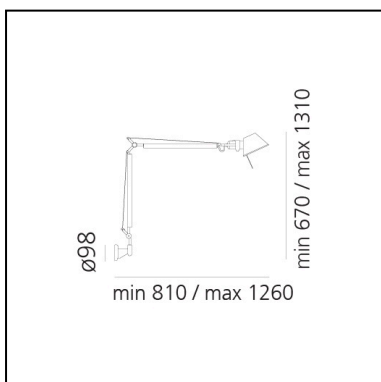

Tolomeo Wall LED - 3000K - Aluminium - Body Lamp

Michele De Lucchi
Giancarlo Fassina

LUMINAIRE

- Watt: **8W**
- Voltage: **220V-240V**
- Delivered lumen output: **761lm**
- CCT: **3000K**
- Efficiency: **100%**
- Efficacy: **95.10lm/W**
- CRI: **90**
- Dimmer Typology: **Microswitch Dimmer**

The design of the Tolomeo is characterized by clean and minimalist lines, with a structure made of aluminum. This material gives the lamp not only a modern and sophisticated look but also remarkable lightness and robustness. The lamp head, adjustable in all directions, is equipped with a stamped aluminum reflector that ensures uniform light distribution, making it ideal for various lighting needs.

FEATURES

- Product Code: **A004800**
- Colour: **Aluminium**
- Installation: **Wall**
- Material: **Aluminium**
- Series: **Design Collection**
- design by: **Michele De Lucchi, Giancarlo Fassina**

DIMENSIONS

- Length: **810 mm**
- Height: **670 mm**
- Max Extension Height: **1310 mm**
- Max Extension Length: **1260 mm**
- Glow Wire Test: **750°**

SOURCES INCLUDED

- Category: **Led**
- Number: **1**
- Watt: **5,5W**
- Color temperature (K): **3000K**
- CRI: **90**