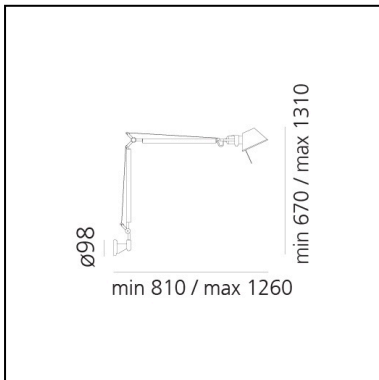

## LUMINAIRE \*

- Watt: **8W**
- Voltage: **220V-240V**
- Delivered lumen output: **615lm**
- CCT: **2700K**
- Efficiency: **58%**
- Efficacy: **76.87lm/W**
- CRI: **90**

\* Photometric data may vary depending on the source installed.  
Light measurements are provided in relative form and technical lighting calculations may be updated according to the effective source used.

## DIMENSIONS

- Length: **810 mm**
- Height: **670 mm**
- Max Extension Height: **1310 mm**
- Max Extension Length: **1260 mm**