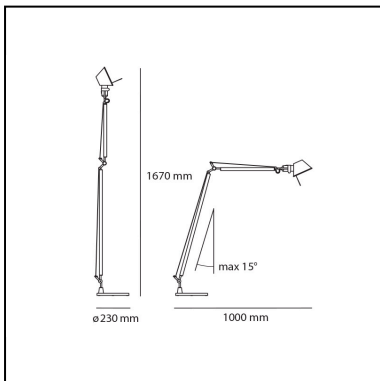

Tolomeo Reading Floor LED 3000K - Body Lamp

Michele De Lucchi
Giancarlo Fassina

LUMINAIRE

- Watt: **8W**
- Voltage: **220V-240V**
- Delivered lumen output: **761lm**
- CCT: **3000K**
- Efficiency: **100%**
- Efficacy: **95.10lm/W**
- CRI: **90**
- Dimmer Typology: **Microswitch Dimmer**

Notes

Complete lamp consists of body lamp + accessories

DESCRIPTION

Icon of Italian design and the result of the brainchild of designers Michele De Lucchi and Giancarlo Fassina, the Tolomeo lamp was launched on the market in 1987. It embodies the perfect balance between functionality and aesthetics.

The design of the Tolomeo is characterized by clean and minimalist lines, with a structure made of aluminum. This material gives the lamp not only a modern and sophisticated look but also remarkable lightness and robustness.

One of the distinctive elements of the Tolomeo is its articulated arm system. Thanks to an innovative spring mechanism, the lamp can be easily adjusted in height and tilt, ensuring great flexibility of use.

The timeless elegance and impeccable functionality have made it one of the most famous lamps in the world and it has received numerous international awards. This lamp is not just an object of illumination, but a true masterpiece of design that continues to inspire and fascinate generations of beauty lovers.

Tolomeo Floor and Micro Floor use the same body lamp shared by several models mounted on a floor structure that increases the height. Tolomeo Reading Floor, features a single joint with a longer lower arm.

FEATURES

- Product Code: **A013100**
- Colour: **Aluminium**
- Installation: **Floor**
- Material: **Aluminium, steel**
- Series: **Design Collection**
- design by: **Michele De Lucchi, Giancarlo Fassina**

DIMENSIONS

- Base Diameter: **230 mm**
- Max Extension Height: **1670 mm**
- Max Extension Length: **1000 mm**
- Glow Wire Test: **750°**

SOURCES INCLUDED

- Category: **Led**
- Number: **1**
- Watt: **5,5W**
- Color temperature (K): **3000K**
- CRI: **90**