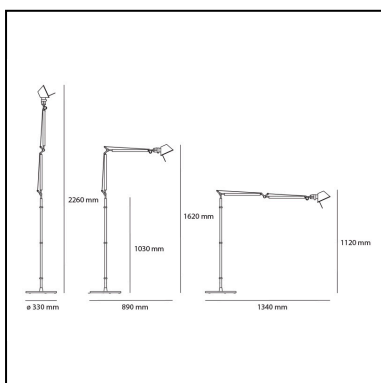

Tolomeo Floor LED 2700K - Body Lamp

Michele De Lucchi
Giancarlo Fassina

IP20    

LUMINAIRE

- Watt: **8W**
- Voltage: **220V-240V**
- Delivered lumen output: **737lm**
- CCT: **2700K**
- Efficiency: **73%**
- Efficacy: **92.08lm/W**
- CRI: **90**
- Dimmer Typology: **Microswitch Dimmer**

DIMENSIONS

- Height: **1620 mm**
- Base Diameter: **330 mm**
- Max Extension Height: **2260 mm**
- Glow Wire Test: **750°**

SOURCES INCLUDED

- Category: **Led**
- Number: **1**
- Watt: **5,5W**
- Color temperature (K): **2700K**
- CRI: **90**