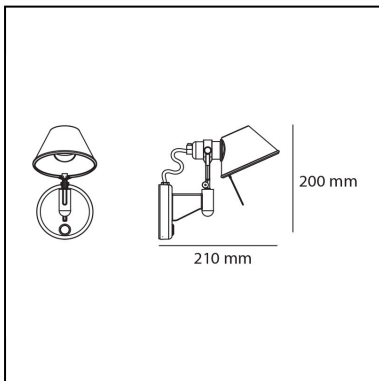

Tolomeo Micro Faretto LED - 3000K - with dimmable switch

Michele De Lucchi
Giancarlo Fassina

IP20   CE

LUMINAIRE

- Watt: **7W**
- Voltage: **100V-240V**
- Delivered lumen output: **648lm**
- CCT: **3000K**
- Efficiency: **71%**
- Efficacy: **92.60lm/W**
- CRI: **90**
- Dimmer Typology: **Microswitch Dimmer**

In the Faretto version, the head of the Tolomeo lamp is fixed directly to a wall mount and is free to move in any direction just like in the iconic table lamp version. Controlled with the dimmer placed on the head or on the frame, it becomes a useful instrument of light for private spaces but also for work and hospitality environments.

FEATURES

- Product Code: **A043600**
- Colour: **Aluminium**
- Installation: **Wall**
- Material: **Aluminium**
- Series: **Design Collection**
- design by: **Michele De Lucchi, Giancarlo Fassina**

DIMENSIONS

- Length: **110 mm**
- Height: **200 mm**
- Depth: **200 mm**
- Glow Wire Test: **750°**

SOURCES INCLUDED

- Category: **Led**
- Number: **1**
- Watt: **7W**
- Delivered lumen output: **676lm**
- Color temperature (K): **3000K**
- CRI: **90**
- Color Tolerance: **MacAdam 2SDCM**
- Efficacy: **99lm/W**
- Service Life: **50000-L90**