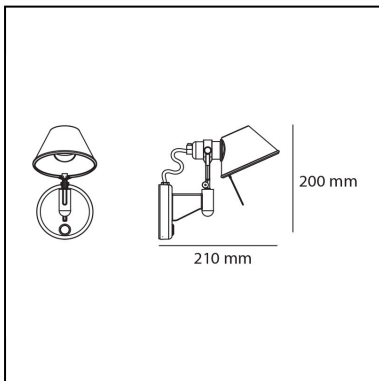

Tolomeo Micro Faretto LED - 2700K - without switch

Michele De Lucchi
Giancarlo Fassina

IP20   EAC

LUMINAIRE

- Watt: **6W**
- Voltage: **220V-240V**
- Delivered lumen output: **620lm**
- CCT: **2700K**
- Efficiency: **71%**
- Efficacy: **103.41lm/W**
- CRI: **90**

In the Faretto version, the head of the Tolomeo lamp is fixed directly to a wall mount and is free to move in any direction just like in the iconic table lamp version. Controlled with the dimmer placed on the head or on the frame, it becomes a useful instrument of light for private spaces but also for work and hospitality environments.

FEATURES

- Product Code: **A0435W00**
- Colour: **Aluminium**
- Installation: **Wall**
- Material: **Aluminium**
- Series: **Design Collection**
- design by: **Michele De Lucchi, Giancarlo Fassina**

DIMENSIONS

- Height: **200 mm**
- Depth: **200 mm**
- Glow Wire Test: **750°**

SOURCES INCLUDED

- Category: **Led**
- Number: **1**
- Watt: **4,8W**
- Color temperature (K): **2700K**
- CRI: **90**