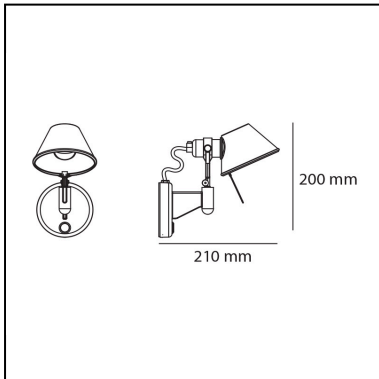

LUMINAIRE

- Watt: **7W**
- Voltage: **100V-240V**
- Delivered lumen output: **620lm**
- CCT: **2700K**
- Efficiency: **71%**
- Efficacy: **88.63lm/W**
- CRI: **90**
- Dimmer Typology: **Microswitch Dimmer**

Notes

LED - with switch dimmer.

DESCRIPTION

Icon of Italian design and the result of the brainchild of designers Michele De Lucchi and Giancarlo Fassina, the Tolomeo lamp was launched on the market in 1987. It embodies the perfect balance between functionality and aesthetics.

In the Faretto version, the head of the Tolomeo lamp is fixed directly to a wall mount and is free to move in any direction just like in the iconic table lamp version. Controlled with the dimmer placed on the head or on the frame, it becomes a useful instrument of light for private spaces but also for work and hospitality environments.

FEATURES

- Product Code: **A0436W00**
- Colour: **Aluminium**
- Installation: **Wall**
- Material: **Aluminium**
- Series: **Design Collection**
- design by: **Michele De Lucchi, Giancarlo Fassina**

DIMENSIONS

- Length: **110 mm**
- Height: **200 mm**
- Depth: **200 mm**
- Glow Wire Test: **750°**

SOURCES INCLUDED

- Category: **Led**
- Number: **1**
- Watt: **7W**
- Delivered lumen output: **676lm**
- Color temperature (K): **2700K**
- CRI: **90**
- Color Tolerance: **MacAdam 2SDCM**
- Efficacy: **99lm/W**
- Service Life: **50000-L90**