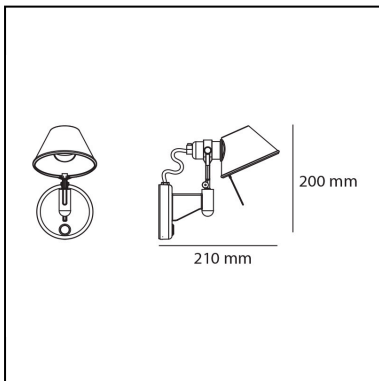

LUMINAIRE

- Watt: **6W**
- Voltage: **220V-240V**
- Delivered lumen output: **648lm**
- CCT: **3000K**
- Efficiency: **71%**
- Efficacy: **108.04lm/W**
- CRI: **90**

DESCRIPTION

Icon of Italian design and the result of the brainchild of designers Michele De Lucchi and Giancarlo Fassina, the Tolomeo lamp was launched on the market in 1987. It embodies the perfect balance between functionality and aesthetics.

In the Faretto version, the head of the Tolomeo lamp is fixed directly to a wall mount and is free to move in any direction just like in the iconic table lamp version. Controlled with the dimmer placed on the head or on the frame, it becomes a useful instrument of light for private spaces but also for work and hospitality environments.

FEATURES

- Product Code: **A043500**
- Colour: **Aluminium**
- Installation: **Wall**
- Material: **Aluminium**
- Series: **Design Collection**
- design by: **Michele De Lucchi, Giancarlo Fassina**

DIMENSIONS

- Height: **200 mm**
- Depth: **200 mm**
- Glow Wire Test: **750°**

SOURCES INCLUDED

- Category: **Led**
- Number: **1**
- Watt: **4,8W**
- Color temperature (K): **3000K**
- CRI: **90**