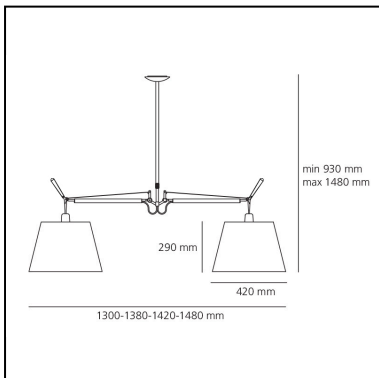

Tolomeo Suspension Basculante Due Bracci - Body Lamp

Michele De Lucchi
Giancarlo Fassina

IP20   **EAC** Dimmerable: 

LUMINAIRE *

- Watt: **42W**
- Voltage: **220V-240V**
- Delivered lumen output: **4253lm**
- Efficiency: **87%**
- Efficacy: **101.25lm/W**
- CRI: **80**

Notes

The complete lamp consists of a lamp body + diffusers. For 240 diffusers, it is possible to install LED bulbs MAX 17W E27. For 320, 360, and 420 diffusers, it is possible to install bulbs MAX 21W E27.

DIMENSIONS

- Width: **1300 mm**
- Height: **930 mm**
- Diameter: **240 mm**
- Max Height from ceiling: **1480 mm**

SOURCES NOT INCLUDED

- Category: **LED RETROFIT**
- Number: **2**
- Watt: **MAX 17W**
- Socket: **E27**