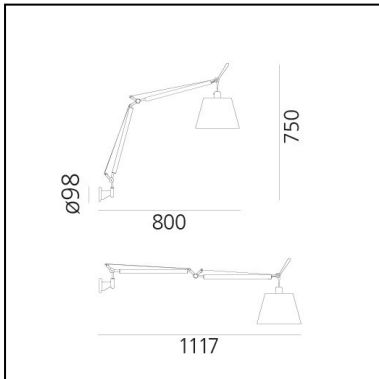

Tolomeo basculante parete - Body Lamp with Satin Diffuser 180

Michele De Lucchi
Giancarlo Fassina

IP20   EAC 

LUMINAIRE *

- Watt: **7,5W**
- Voltage: **220V-240V**
- Delivered lumen output: **816lm**

* Photometric data may vary depending on the source installed. Light measurements are provided in relative form and technical lighting calculations may be updated according to the effective source used.

FEATURES

- Product Code: **0947020A**
- Colour: **Grey**
- Installation: **Wall**
- Material: **Aluminium, satin**
- Series: **Design Collection**
- design by: **Michele De Lucchi, Giancarlo Fassina**

DIMENSIONS

- Length: **800 mm**
- Height: **750 mm**
- Max Extension Length: **1120 mm**

SOURCES NOT INCLUDED

- Category: **LED RETROFIT**
- Number: **1**
- Watt: **MAX 8W**
- Socket: **E27**

Accessories

Wall support -
Aluminium
A025150