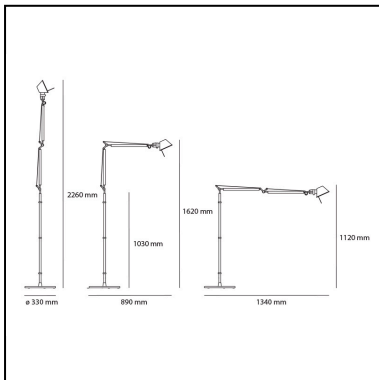

Tolomeo Floor - White - Body Lamp

Michele De Lucchi
Giancarlo Fassina

LUMINAIRE *

- Watt: **8W**
- Voltage: **220V-240V**
- Delivered lumen output: **615lm**
- CCT: **2700K**
- Efficiency: **58%**
- Efficacy: **76.87lm/W**
- CRI: **90**

* Photometric data may vary depending on the source installed. Light measurements are provided in relative form and technical lighting calculations may be updated according to the effective source used.

DIMENSIONS

- Height: **1620 mm**
- Base Diameter: **330 mm**
- Max Extension Height: **2260 mm**
- Glow Wire Test: **N/D°**

SOURCES NOT INCLUDED

- Category: **LED RETROFIT**
- Number: **1**
- Watt: **MAX 12W**
- Socket: **E27**