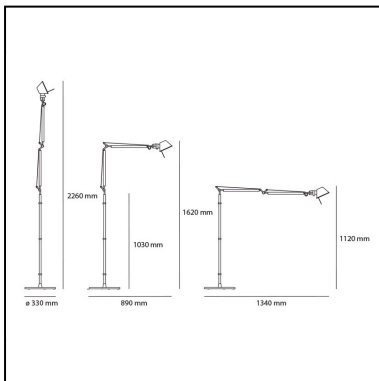

Tolomeo Floor Pure Integralis - Body Lamp

Michele De Lucchi
Giancarlo Fassina

IP20  

LUMINAIRE

DAY MODE

- Watt: **7W**
- Voltage: **24V**
- Delivered lumen output: **483lm**
- Radiant Flux: **465mW**
- CCT: **3600K**
- Efficacy: **69lm/W**
- CRI: **80**
- Dimmer Typology: **Microswitch Dimmer**

DIMENSIONS

- Length: **780 mm**
- Height: **645 mm**
- Base Diameter: **230 mm**
- Max Extension Height: **1290 mm**
- Max Extension Length: **1220 mm**
- Glow Wire Test: **750°**

SOURCES INCLUDED

- Category: **Led**
- Number: **1**
- Color Tolerance: **4SDCM**
- Service Life: **L80 (10K) 28500h**