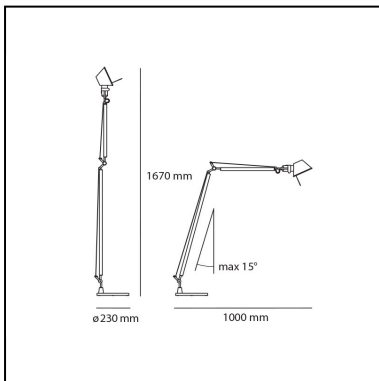

Tolomeo Reading Floor - Black - Body Lamp

Michele De Lucchi
Giancarlo Fassina

LUMINAIRE *

- Watt: **8W**
- Voltage: **220V-240V**
- Delivered lumen output: **615lm**
- CCT: **2700K**
- Efficiency: **58%**
- Efficacy: **76.87lm/W**
- CRI: **90**

DIMENSIONS

- Base Diameter: **230 mm**
- Max Extension Height: **1670 mm**
- Max Extension Length: **1000 mm**
- Glow Wire Test: **N/D°**

SOURCES NOT INCLUDED

- Category: **LED RETROFIT**
- Number: **1**
- Watt: **MAX 12W**
- Socket: **E27**