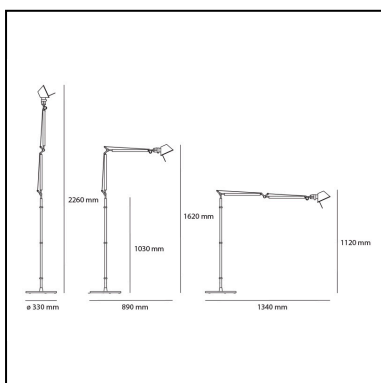

Tolomeo Floor LED 3000K - Body Lamp

Michele De Lucchi
Giancarlo Fassina

IP20    

LUMINAIRE

- Watt: **8W**
- Voltage: **220V-240V**
- Delivered lumen output: **761lm**
- CCT: **3000K**
- Efficiency: **100%**
- Efficacy: **95.10lm/W**
- CRI: **90**
- Dimmer Typology: **Microswitch Dimmer**

DIMENSIONS

- Height: **1620 mm**
- Base Diameter: **330 mm**
- Max Extension Height: **2260 mm**
- Glow Wire Test: **750°**

SOURCES INCLUDED

- Category: **Led**
- Number: **1**
- Watt: **5,5W**
- Color temperature (K): **3000K**
- CRI: **90**