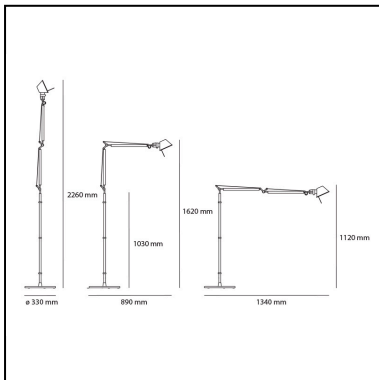

Tolomeo Floor - Black - Body Lamp

Michele De Lucchi
Giancarlo Fassina

LUMINAIRE *

- Watt: **8W**
- Voltage: **220V-240V**
- Delivered lumen output: **615lm**
- CCT: **2700K**
- Efficiency: **58%**
- Efficacy: **76.87lm/W**
- CRI: **90**

* Photometric data may vary depending on the source installed. Light measurements are provided in relative form and technical lighting calculations may be updated according to the effective source used.

DIMENSIONS

- Height: **1620 mm**
- Base Diameter: **330 mm**
- Max Extension Height: **2260 mm**
- Glow Wire Test: **N/D°**

SOURCES NOT INCLUDED

- Category: **LED RETROFIT**
- Number: **1**
- Watt: **MAX 12W**
- Socket: **E27**