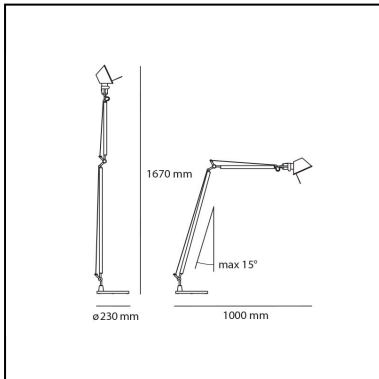

Tolomeo Reading Floor - Aluminium - Body Lamp

Michele De Lucchi
Giancarlo Fassina

LUMINAIRE *

- Watt: **8W**
- Voltage: **220V-240V**
- Delivered lumen output: **615lm**
- CCT: **2700K**
- Efficiency: **58%**
- Efficacy: **76.87lm/W**
- CRI: **90**

DIMENSIONS

- Base Diameter: **230 mm**
- Max Extension Height: **1670 mm**
- Max Extension Length: **1000 mm**
- Glow Wire Test: **N/D°**

SOURCES NOT INCLUDED

- Category: **LED RETROFIT**
- Number: **1**
- Watt: **MAX 12W**
- Socket: **E27**